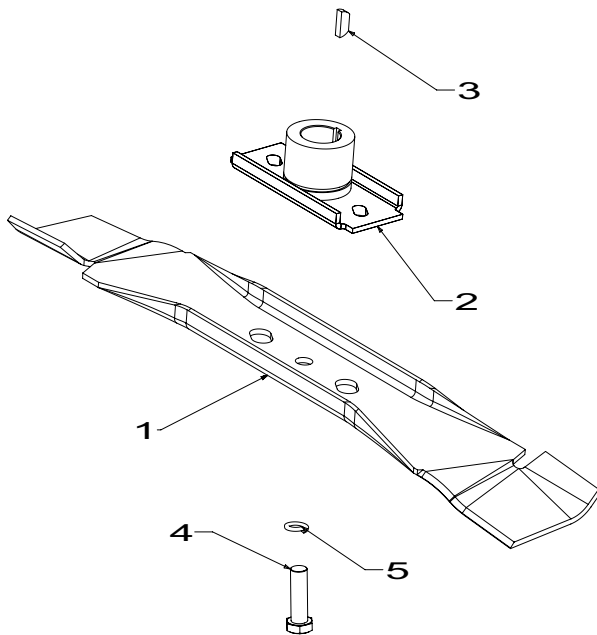

Powered by:
21" Rotarola AL SP: B & S Series 675

Masport

Issue B
December 2012 BH
REF # 767885S

540mm Bar Blade Assembly

Item	Part No	Description	Qty
1	573391	Blade-Bar,540mm HP	1
2	031640	Driver Assy-Blade,25mm	1
3	503363	Key- Woodruff 5/8x3/16x1/4	1
4	581610	Screw, Set NF 3/8" x 1.25 NYG8	1
5	500204	Washer, Spring 3/8"	1

Catcher Assembly Aero - 773869

Item	Part No	Description	Qty
1	573373	Catcher, Top 19/21"	1
2	573370	Catcher, Top Insert	1
3	573375	Catcher, Bottom 19/21"	1
4	573841	Catcher, Frame 19/21"	1
5	503834	Screw, S/T M4x10 Hex	2
6	501024	Washer- Spg 4	2
7	503593	Washer, Flat 4 x 9 x1.0	2
8	503875	Nut, M4 Hex Nyloc	2
9	501023	Screw, Set M4x20 Hex	2