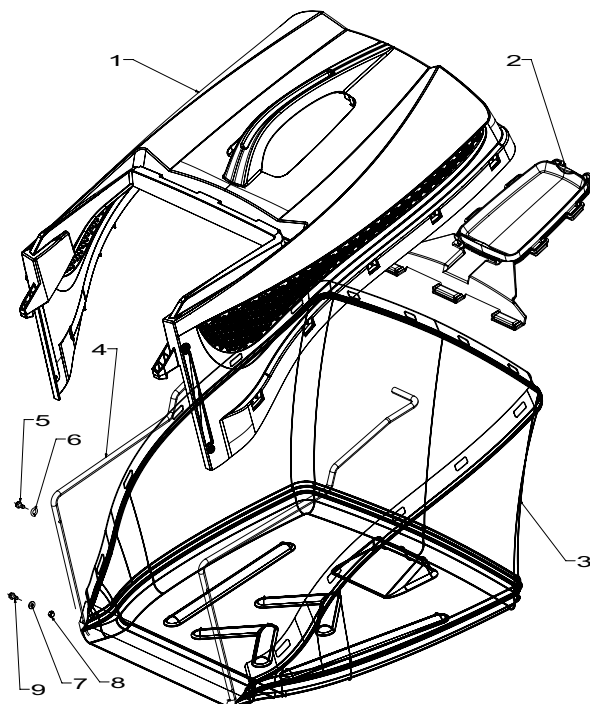

Powered by:
21" Rotarola AL SP: B & S Series 675

Masport

Issue B
December 2012 BH
REF # 767885S

540mm Bar Blade Assembly

Item	Part No	Description	Qty
1	573391	Blade-Bar,540mm HP	1
2	031640	Driver Assy-Blade,25mm	1
3	503363	Key- Woodruff 5/8x3/16x1/4	1
4	581610	Screw, Set NF 3/8" x 1.25 NYG8	1
5	500204	Washer, Spring 3/8"	1

Catcher Assembly Aero - 773869

Item	Part No	Description	Qty
1	573373	Catcher, Top 19/21"	1
2	573370	Catcher, Top Insert	1
3	573375	Catcher, Bottom 19/21"	1
4	573841	Catcher, Frame 19/21"	1
5	503834	Screw, S/T M4x10 Hex	2
6	501024	Washer- Spg 4	2
7	503593	Washer, Flat 4 x 9 x1.0	2
8	503875	Nut, M4 Hex Nyloc	2
9	501023	Screw, Set M4x20 Hex	2

Powered by:
21" Rotarola AL SP: B & S Series 675

Masport

Issue B
December 2012 BH
REF # 767885S

When ordering PLEASE QUOTE PART NUMBER & Description, NOT Illustration No.
Determine right or left hand side from standing in operating position (standing at handle)
Bold Text = Assemblies, Bulleted Text * = Items included in the Assemblies