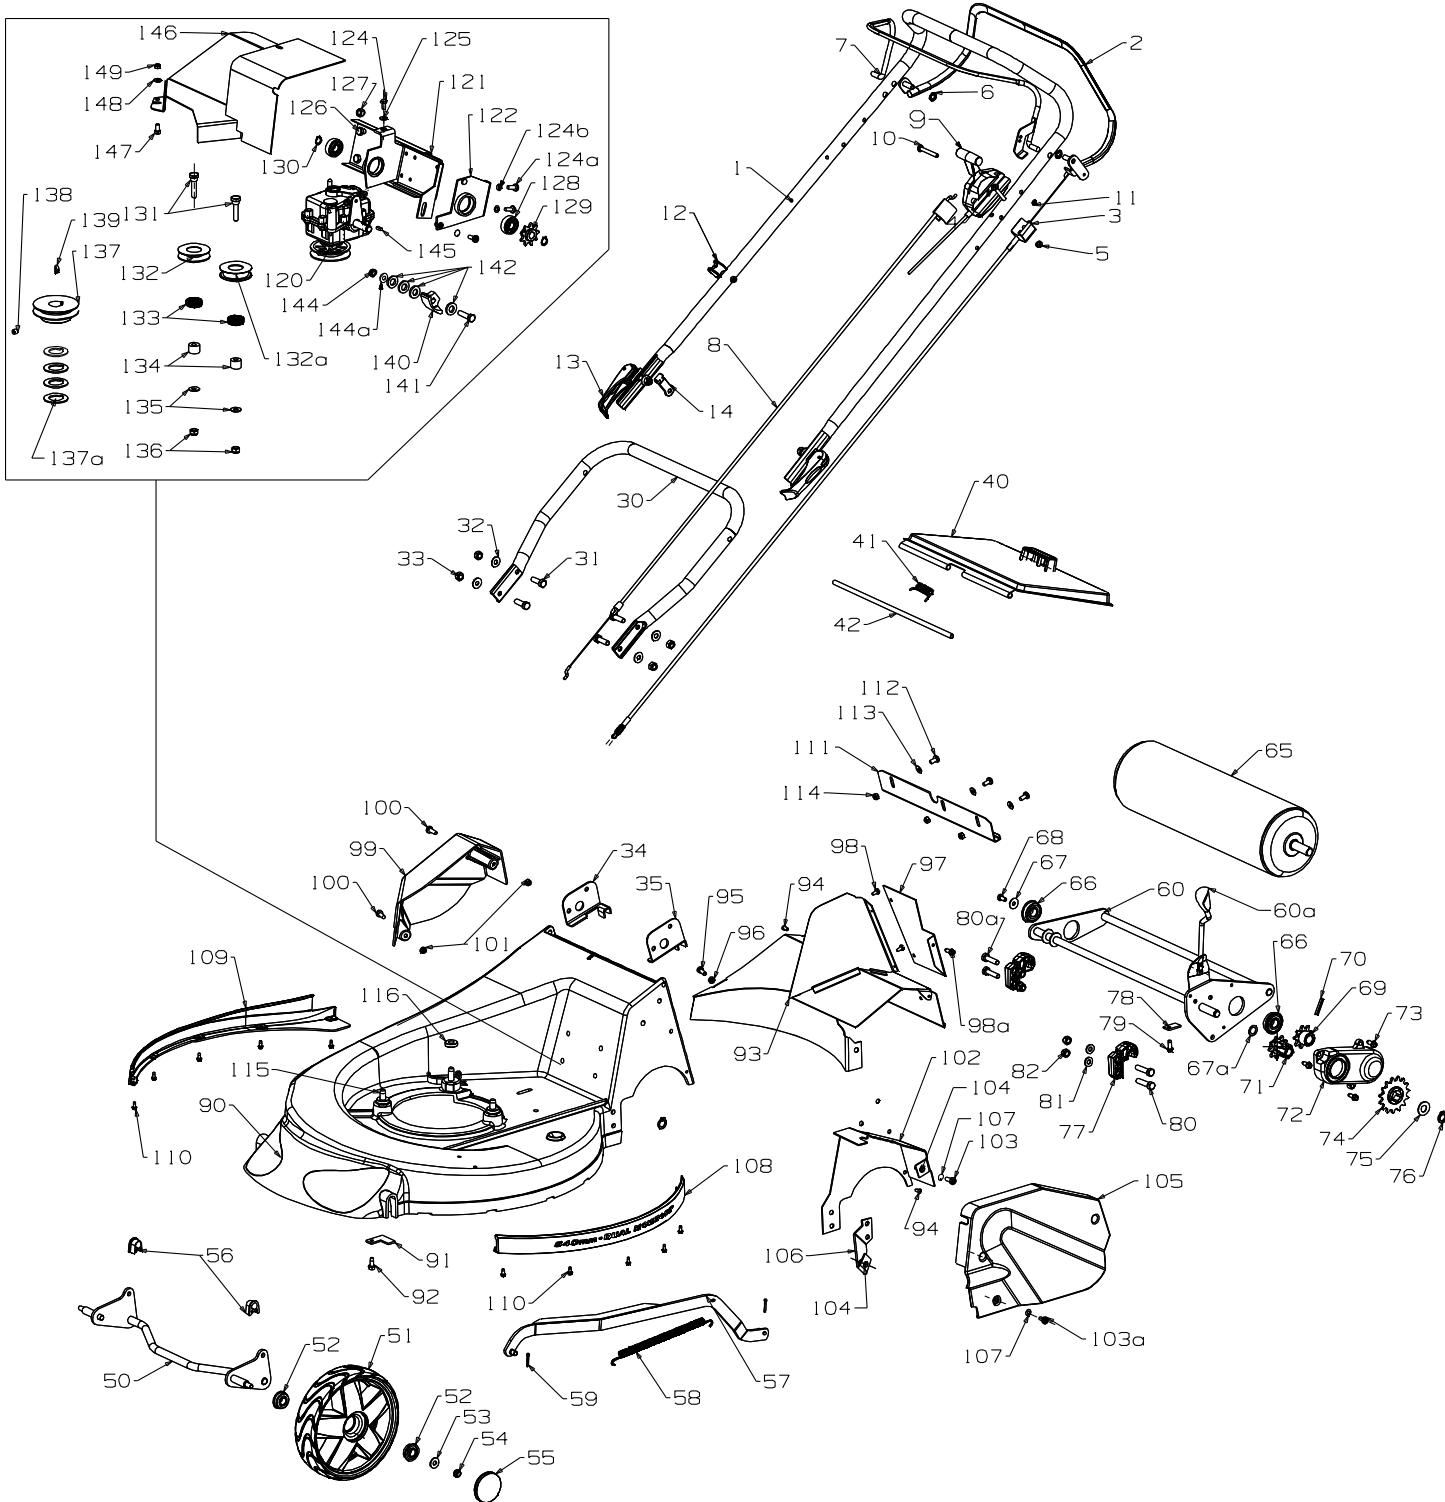

Powered by:
21" Rotarola AL SP: B & S Series 675

Masport

Issue B
December 2012 BH
REF # 767885S

When ordering PLEASE QUOTE PART NUMBER & Description, NOT Illustration No.
Determine right or left hand side from standing in operating position (standing at handle)
Bold Text = Assemblies, Bulleted Text * = Items included in the Assemblies