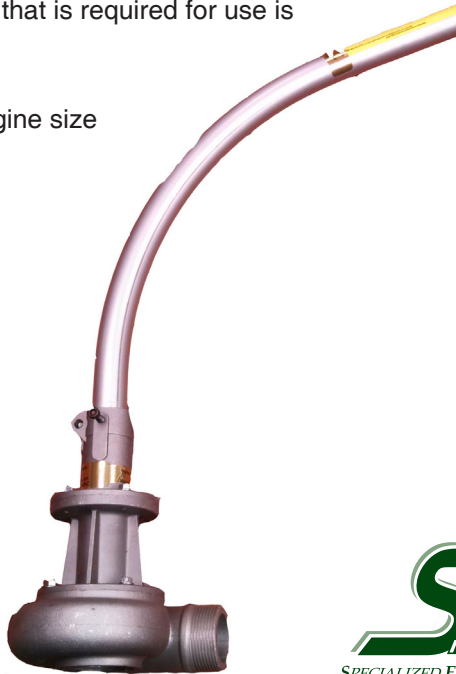

# PortaPump Junior

The PortaPump Junior is a commercial grade pump that will fit on to any brand of string trimmer or brushcutter. Made with a cast aluminum housing and impeller, the PortaPump Junior quickly transforms any string trimmer into a high speed water pump. The upper sleeve fits over the shaft of the trimmer and is screwed securely in place then all that is required for use is attaching a discharge hose.

- Up to 30 GPM depending on engine size
- Self-priming
- Weight = 4 lbs.
- Discharge Size = 1.25"

Optional Wire Mesh Screen

**SEAGO**  
INTERNATIONAL, INC.  
SPECIALIZED EQUIPMENT AND GOLF OPERATIONS

229 9th Street NW  
Hickory, NC 28601  
800-780-9889  
www.seagousa.com  
Email: sales@seagousa.com