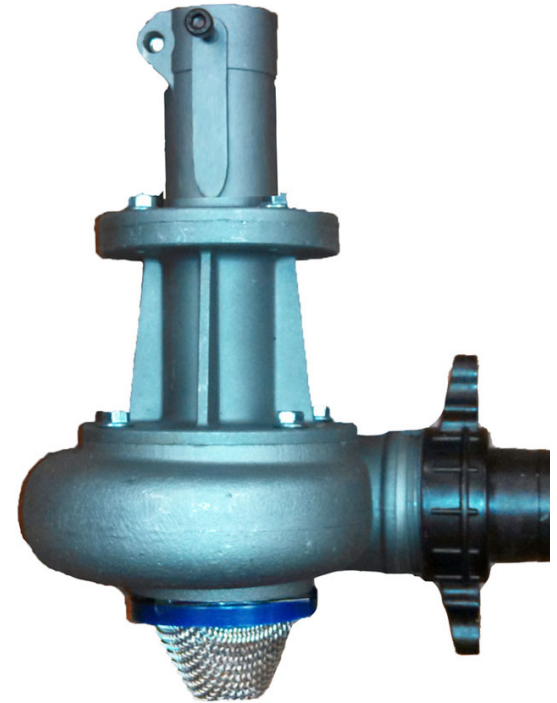

# PortaPump Junior

The PortaPump Junior is a commercial grade pump that will fit on to any brand of string trimmer or brushcutter. Made with a cast aluminum housing and impeller, the PortaPump Junior quickly transforms any string trimmer into a high speed water pump. The upper sleeve fits over the shaft of the trimmer and is screwed securely in place then all that is required for use is attaching a discharge hose.

- Up to 30 GPM depending on engine size
- Self-priming
- Weight = 4 lbs.
- Discharge Size = 1.25"

Optional Wire Mesh Screen

**SEAGO**  
INTERNATIONAL, INC.  
SPECIALIZED EQUIPMENT AND GOLF OPERATIONS

229 9th Street NW  
Hickory, NC 28601  
800-780-9889  
www.seagousa.com  
Email: sales@seagousa.com