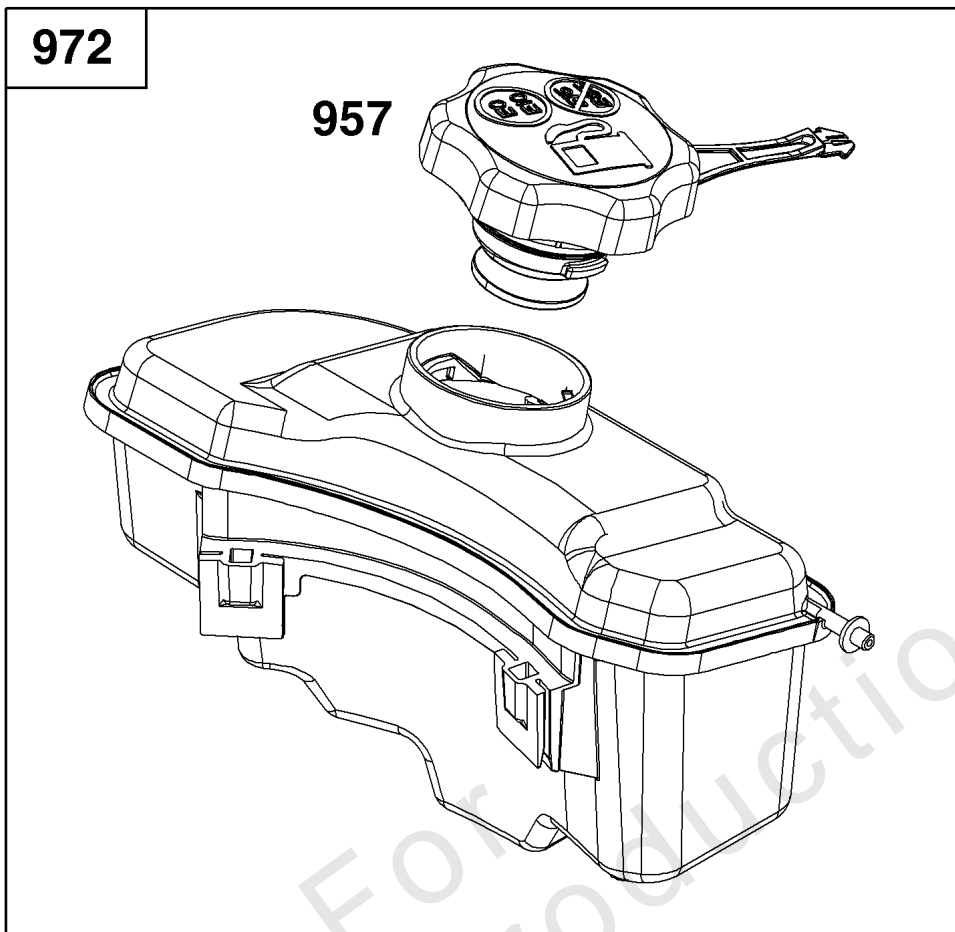

Not For
InReproduction

Fuel Supply Group

REF NO	PART NO	QTY	DESCRIPTION
187	791766	1	LINE, Fuel
601	791850	2	CLAMP, Hose
957	597414	1	CAP, Fuel Tank
972	594112	1	TANK, Fuel

Not For In Reproduction