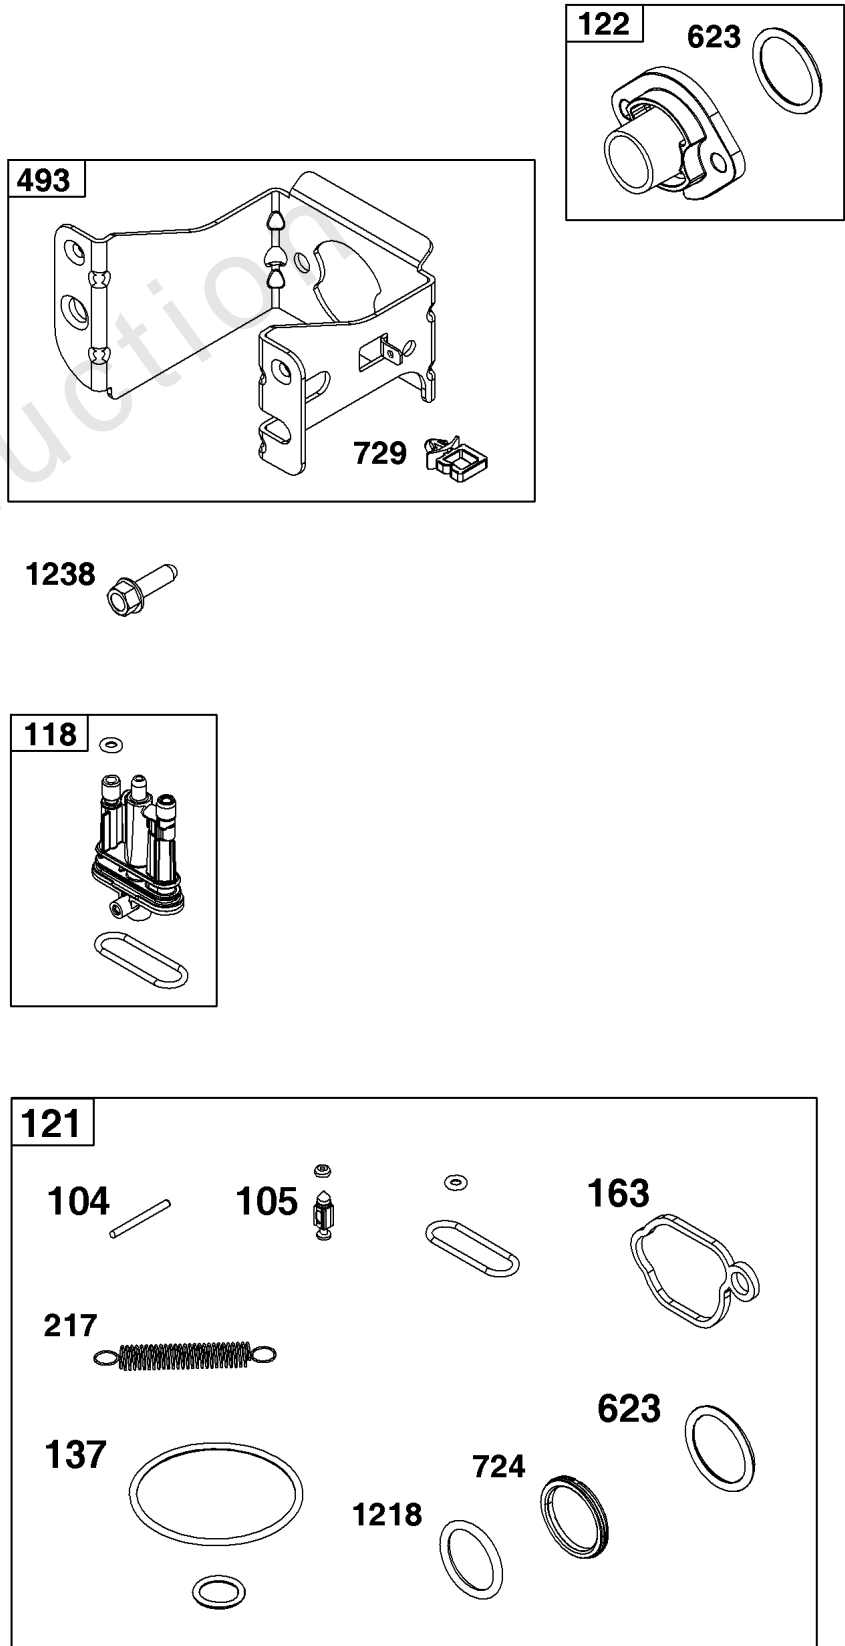

Not For In Reproduction

Carburetor Group

REF NO	PART NO	QTY	DESCRIPTION
104	590558	1	PIN, Float Hinge
105	594581	1	VALVE, Float Needle
109	597117		SHAFT, Choke
117	597270	1	JET, Main -(Standard)
118	597331	1	JET, Main -(High Altitude)
121	594636	1	KIT, Carburetor Overhaul -(Service Kits may include extra parts not specific to this engine.)
122	590549	1	SPACER, Carburetor
125	597269	1	CARBURETOR
125A	597443	1	CARBURETOR
130	597444	1	VALVE, Choke
133	591120	1	FLOAT, Carburetor
137	594633	1	GASKET, Float Bowl
163	799580	1	GASKET, Air Cleaner -(Air Cleaner)
217	590740	1	SPRING, Choke Return
493	593330	1	BRACKET, Mounting
623	799581	1	SEAL, O-Ring
692	590931	1	SPRING, Detent
724	697478	1	RETAINER, Seal
729	594752	1	CLIP, Wire
951	597442	1	LEVER, Choke
975	594632	1	BOWL, Float
1127	590554	2	SCREW -(Float Bowl to Carburetor Body)
1218	270344S	1	SEAL, O-Ring -(Carburetor)
1238	590562	2	SCREW -(Carburetor Spacer)

Not For
In Reproduction

Controls Group

REF NO	PART NO	QTY	DESCRIPTION
188	793480	2	SCREW -(Control Bracket)
202	597337	1	LINK, Mechanical Governor
209	597440	1	SPRING, Governor
222	597273	1	BRACKET, Control
227	597336	1	LEVER, Governor Control
265	691024	1	CLAMP, Casing
267	692577	1	SCREW -(Casing Clamp)
356	692390	1	WIRE, Stop
401	597323	1	LINK, Choke
505	597312	1	NUT -(Governor Control Lever)
562	793514	1	BOLT -(Governor Lever)
923	597417	1	BRAKE
745	691146	1	SCREW -(Brake)
745A	690859	1	SCREW -(Brake)

Crankshaft Group

REF NO	PART NO	QTY	DESCRIPTION
16	597441	1	CRANKSHAFT
24	222698S	1	KEY, Flywheel
25	591284	1	PISTON ASSEMBLY
25	591285	1	PISTON ASSEMBLY -(.020" Oversize)
26	591286	1	SET, Ring
26	591287	1	SET, Ring -(.020" Oversize)
27	691588	1	LOCK, Piston Pin
28	298909	1	PIN, Piston
29	796470	1	ROD, Connecting
32	691664	1	SCREW -(Connecting Rod)(Short)
32A	695759	1	SCREW -(Connecting Rod)(Long)
46	694039	1	CAMSHAFT
598	592587	1	SHIM, End Play
741	797521	1	GEAR, Timing