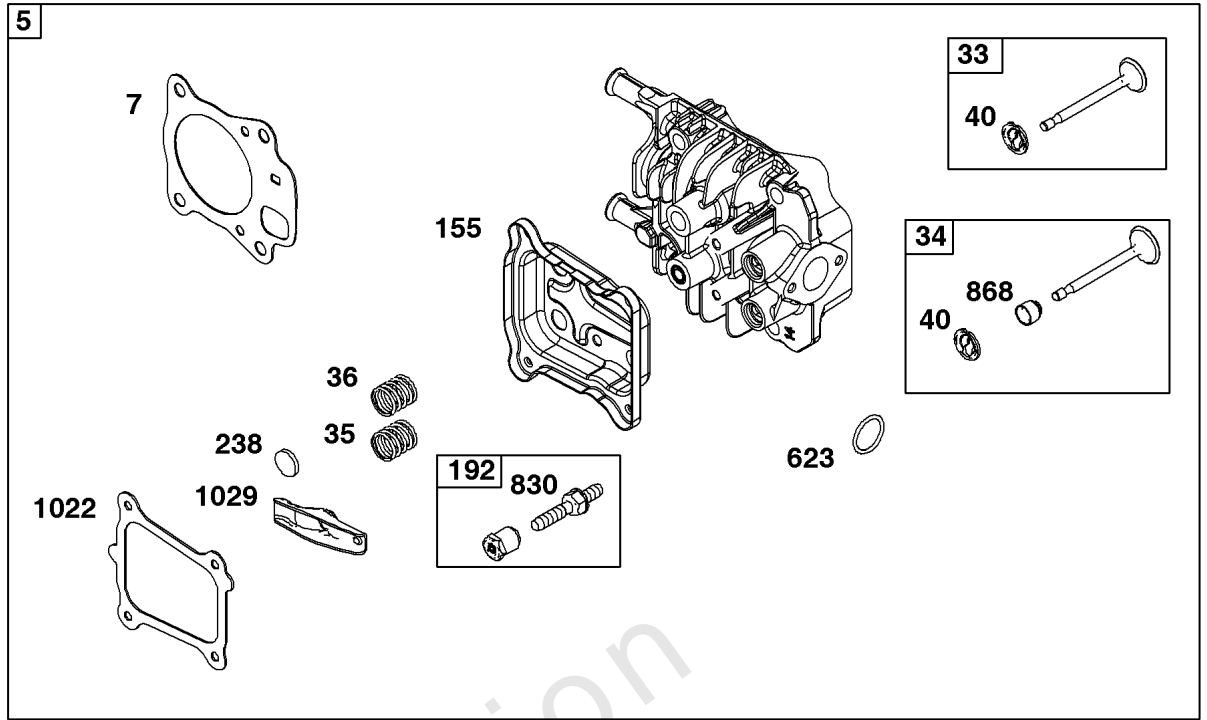

Crankshaft Group

REF NO	PART NO	QTY	DESCRIPTION
16	597441	1	CRANKSHAFT
24	222698S	1	KEY, Flywheel
25	591284	1	PISTON ASSEMBLY
25	591285	1	PISTON ASSEMBLY -(.020" Oversize)
26	591286	1	SET, Ring
26	591287	1	SET, Ring -(.020" Oversize)
27	691588	1	LOCK, Piston Pin
28	298909	1	PIN, Piston
29	796470	1	ROD, Connecting
32	691664	1	SCREW -(Connecting Rod)(Short)
32A	695759	1	SCREW -(Connecting Rod)(Long)
46	694039	1	CAMSHAFT
598	592587	1	SHIM, End Play
741	797521	1	GEAR, Timing

615

404

616

1264

1263

Not For Reproduction

Cylinder Group

REF NO	PART NO	QTY	DESCRIPTION
1	84002337	1	CYLINDER ASSEMBLY
2	796961	1	KIT, Bushing/Seal -(Magneto Side)
3	299819S	1	SEAL, Oil -(Magneto Side)
7	796475	1	GASKET, Cylinder Head
12	692232	1	GASKET, Crankcase
20	399781S	1	SEAL, Oil
358	597320	1	GASKET SET, Engine -(Service Kits may include extra parts not specific to this engine.)
404	690272	1	WASHER -(Governor Crank)
524	-----	1	SEAL, O-Ring -(Part information located in Crankcase Cover/Sump and Lubrication Group.)
615	690340	1	RETAINER, Governor Shaft
616	798327	1	CRANK, Governor
623	-----	1	SEAL, O-Ring -(Part information located in Carburetor Group.)
718	690959	2	PIN, Locating
725	597313	1	SHIELD, Heat
728	793480	2	SCREW -(Heat Shield)
842	-----	1	SEAL, O-Ring -(Part information located in Crankcase Cover/Sump and Lubrication Group.)
868	-----	1	SEAL, Valve -(Part information located in Cylinder Head Group.)
1022	-----	1	GASKET, Rocker Cover -(Part information located in Cylinder Head Group.)
1263	697124	1	REED, Breather
1264	793453	1	SCREW -(Breather Reed)
1319	794467	1	LABEL, Warning