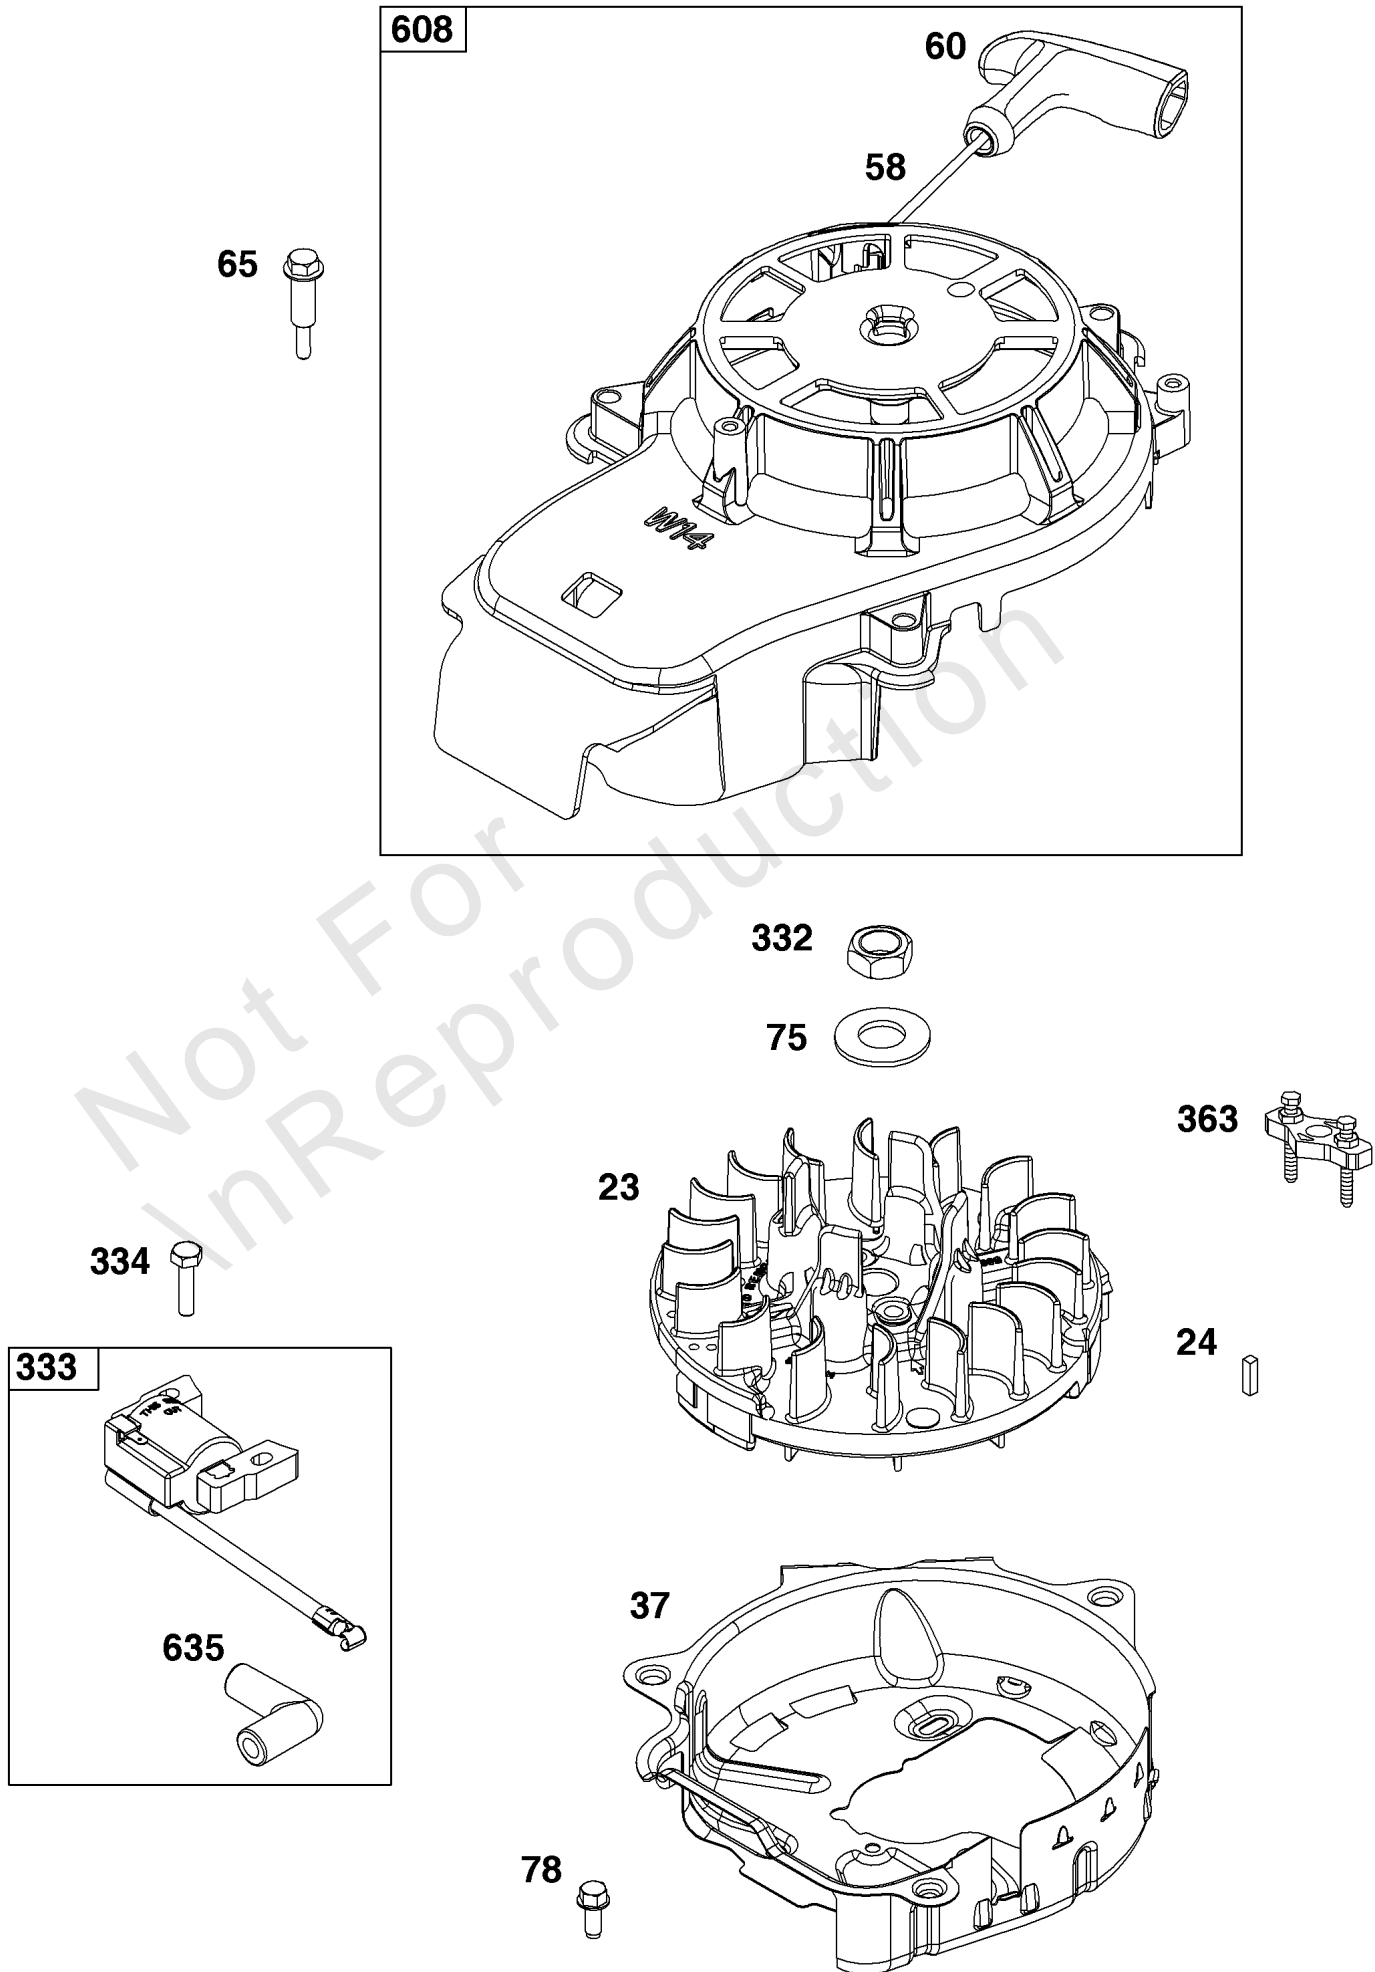

Flywheel, Ignition, and Starter Group

REF NO	PART NO	QTY	DESCRIPTION
23	597504	1	FLYWHEEL
24	222698S	1	KEY, Flywheel
37	595290	1	GUARD, Flywheel -(Without Brake Cut Out)
58	591108	1	ROPE, Starter
60	281434S	1	GRIP, Starter Rope
65	590586	3	SCREW -(Rewind Starter)
75	691736	1	WASHER -(Flywheel)
78	793480	2	SCREW -(Flywheel Guard)
332	690662	1	NUT -(Flywheel)
333	595554	1	ARMATURE, Magneto
334	793454	2	SCREW -(Magneto Armature)
363	19203	1	PULLER, Flywheel
608	597268	1	STARTER, Rewind
635	692076	1	BOOT, Spark Plug