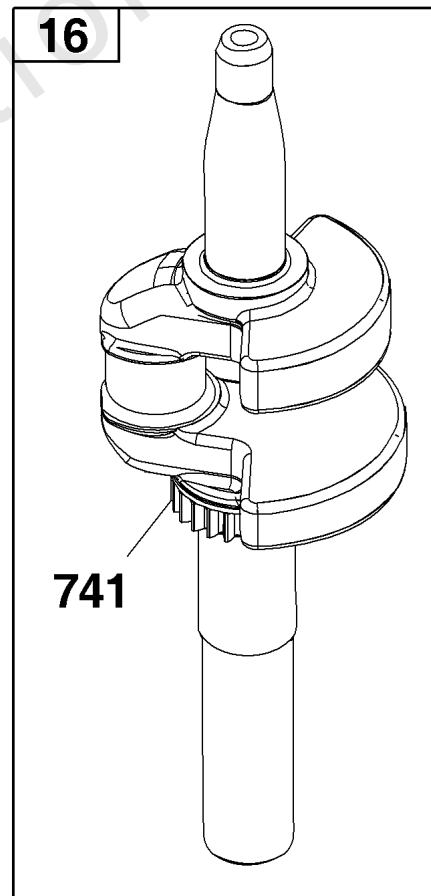

Not For In Reproduction

Carburetor Group

REF NO	PART NO	QTY	DESCRIPTION
104	590558	1	PIN, Float Hinge
105	594581	1	VALVE, Float Needle
109	597117		SHAFT, Choke
117	597270	1	JET, Main -(Standard)
118	597331	1	JET, Main -(High Altitude)
121	594636	1	KIT, Carburetor Overhaul -(Service Kits may include extra parts not specific to this engine.)
122	590549	1	SPACER, Carburetor
125	597269	1	CARBURETOR
125A	597443	1	CARBURETOR
130	597444	1	VALVE, Choke
133	591120	1	FLOAT, Carburetor
137	594633	1	GASKET, Float Bowl
163	799580	1	GASKET, Air Cleaner -(Air Cleaner)
217	590740	1	SPRING, Choke Return
493	593330	1	BRACKET, Mounting
623	799581	1	SEAL, O-Ring
692	590931	1	SPRING, Detent
724	697478	1	RETAINER, Seal
729	594752	1	CLIP, Wire
951	597442	1	LEVER, Choke
975	594632	1	BOWL, Float
1127	590554	2	SCREW -(Float Bowl to Carburetor Body)
1218	270344S	1	SEAL, O-Ring -(Carburetor)
1238	590562	2	SCREW -(Carburetor Spacer)

Not For
In Reproduction

Controls Group

REF NO	PART NO	QTY	DESCRIPTION
188	793480	2	SCREW -(Control Bracket)
202	597337	1	LINK, Mechanical Governor
209	597440	1	SPRING, Governor
222	597273	1	BRACKET, Control
227	597336	1	LEVER, Governor Control
265	691024	1	CLAMP, Casing
267	692577	1	SCREW -(Casing Clamp)
356	692390	1	WIRE, Stop
401	597323	1	LINK, Choke
505	597312	1	NUT -(Governor Control Lever)
562	793514	1	BOLT -(Governor Lever)
923	597417	1	BRAKE
745	691146	1	SCREW -(Brake)
745A	690859	1	SCREW -(Brake)

Crankshaft Group

REF NO	PART NO	QTY	DESCRIPTION
16	597441	1	CRANKSHAFT
24	222698S	1	KEY, Flywheel
25	591284	1	PISTON ASSEMBLY
25	591285	1	PISTON ASSEMBLY -(.020" Oversize)
26	591286	1	SET, Ring
26	591287	1	SET, Ring -(.020" Oversize)
27	691588	1	LOCK, Piston Pin
28	298909	1	PIN, Piston
29	796470	1	ROD, Connecting
32	691664	1	SCREW -(Connecting Rod)(Short)
32A	695759	1	SCREW -(Connecting Rod)(Long)
46	694039	1	CAMSHAFT
598	592587	1	SHIM, End Play
741	797521	1	GEAR, Timing