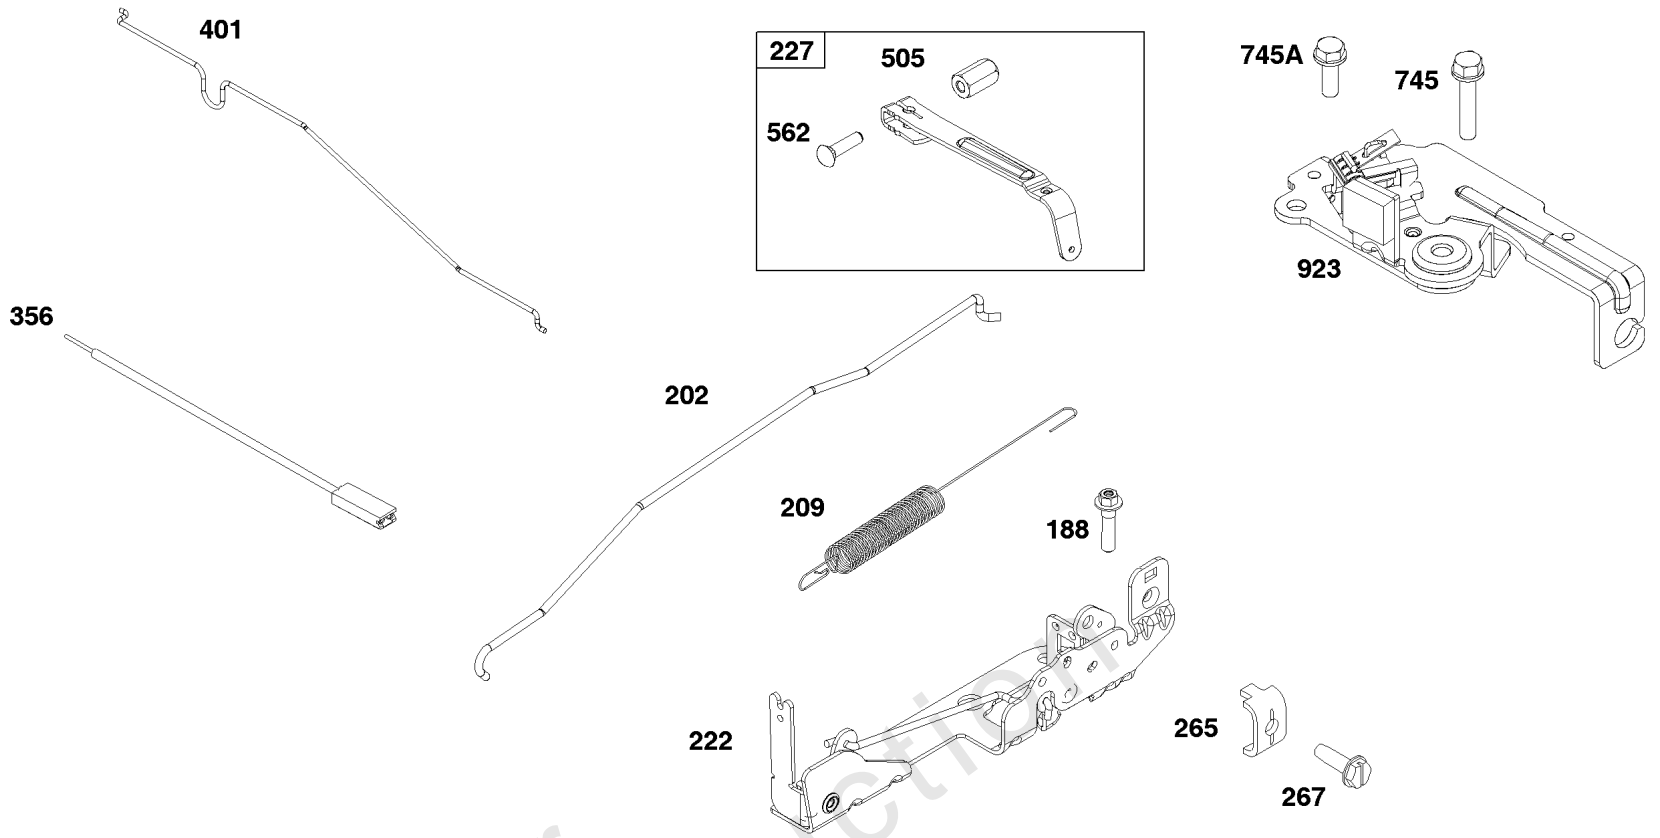

Not For In Reproduction

Carburetor Group

REF NO	PART NO	QTY	DESCRIPTION
104	590558	1	PIN, Float Hinge
105	594581	1	VALVE, Float Needle
109	597117		SHAFT, Choke
117	597270	1	JET, Main -(Standard)
118	597331	1	JET, Main -(High Altitude)
121	594636	1	KIT, Carburetor Overhaul -(Service Kits may include extra parts not specific to this engine.)
122	590549	1	SPACER, Carburetor
125	597269	1	CARBURETOR
125A	597443	1	CARBURETOR
130	597444	1	VALVE, Choke
133	591120	1	FLOAT, Carburetor
137	594633	1	GASKET, Float Bowl
163	799580	1	GASKET, Air Cleaner -(Air Cleaner)
217	590740	1	SPRING, Choke Return
493	593330	1	BRACKET, Mounting
623	799581	1	SEAL, O-Ring
692	590931	1	SPRING, Detent
724	697478	1	RETAINER, Seal
729	594752	1	CLIP, Wire
951	597442	1	LEVER, Choke
975	594632	1	BOWL, Float
1127	590554	2	SCREW -(Float Bowl to Carburetor Body)
1218	270344S	1	SEAL, O-Ring -(Carburetor)
1238	590562	2	SCREW -(Carburetor Spacer)

Not For
In Reproduction

Controls Group

REF NO	PART NO	QTY	DESCRIPTION
188	793480	2	SCREW -(Control Bracket)
202	597337	1	LINK, Mechanical Governor
209	597440	1	SPRING, Governor
222	597273	1	BRACKET, Control
227	597336	1	LEVER, Governor Control
265	691024	1	CLAMP, Casing
267	692577	1	SCREW -(Casing Clamp)
356	692390	1	WIRE, Stop
401	597323	1	LINK, Choke
505	597312	1	NUT -(Governor Control Lever)
562	793514	1	BOLT -(Governor Lever)
923	597417	1	BRAKE
745	691146	1	SCREW -(Brake)
745A	690859	1	SCREW -(Brake)

Crankshaft Group

REF NO	PART NO	QTY	DESCRIPTION
16	597441	1	CRANKSHAFT
24	222698S	1	KEY, Flywheel
25	591284	1	PISTON ASSEMBLY
25	591285	1	PISTON ASSEMBLY -(.020" Oversize)
26	591286	1	SET, Ring
26	591287	1	SET, Ring -(.020" Oversize)
27	691588	1	LOCK, Piston Pin
28	298909	1	PIN, Piston
29	796470	1	ROD, Connecting
32	691664	1	SCREW -(Connecting Rod)(Short)
32A	695759	1	SCREW -(Connecting Rod)(Long)
46	694039	1	CAMSHAFT
598	592587	1	SHIM, End Play
741	797521	1	GEAR, Timing