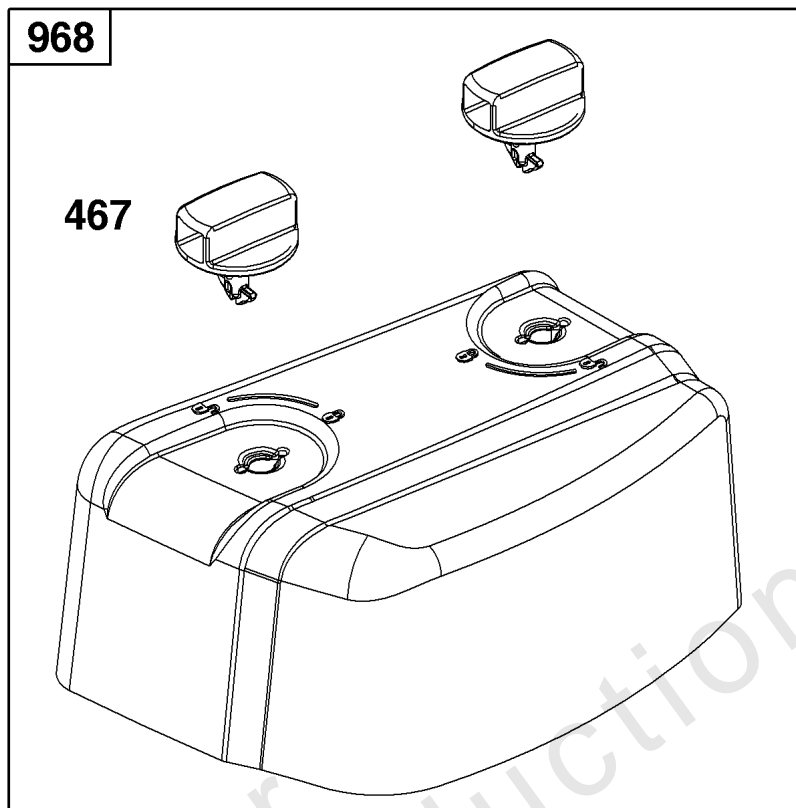

Parts Manual

Mfg. No: 123P02-0039-F1

Model Components	Page
Air Cleaner Group.....	4
Blower Housing.....	6
Carburetor Group.....	8
Controls Group.....	10
Crankshaft Group.....	12
Cylinder Group.....	14
Cylinder Head Group.....	16
Exhaust Group.....	18
Flywheel, Ignition, and Starter Group.....	20
Fuel Supply Group.....	22
Sump and Lubrication Group.....	24

Not For
In Reproduction

Air Cleaner Group

REF NO	PART NO	QTY	DESCRIPTION
11	597409	1	TUBE, Breather
445	597265	1	FILTER, A/C Cartridge
467	597244	2	KNOB, Air Cleaner Cover
875	597264	1	BASE, Air Cleaner
967	597266	1	FILTER, Pre Cleaner
968	597401	1	COVER, Air Cleaner
971	590552	2	SCREW -(Air Cleaner Base to Carburetor/Throttle Body)
971A	597410	1	SCREW -(Air Cleaner Base to Carburetor/Throttle Body)
971B	793480	1	SCREW

Not For
In Reproduction

Controls Group

REF NO	PART NO	QTY	DESCRIPTION
188	793480	2	SCREW -(Control Bracket)
202	597337	1	LINK, Mechanical Governor
209	597440	1	SPRING, Governor
222	597273	1	BRACKET, Control
227	597336	1	LEVER, Governor Control
265	691024	1	CLAMP, Casing
267	692577	1	SCREW -(Casing Clamp)
356	692390	1	WIRE, Stop
401	597323	1	LINK, Choke
505	597312	1	NUT -(Governor Control Lever)
562	793514	1	BOLT -(Governor Lever)
923	597417	1	BRAKE
745	691146	1	SCREW -(Brake)
745A	690859	1	SCREW -(Brake)