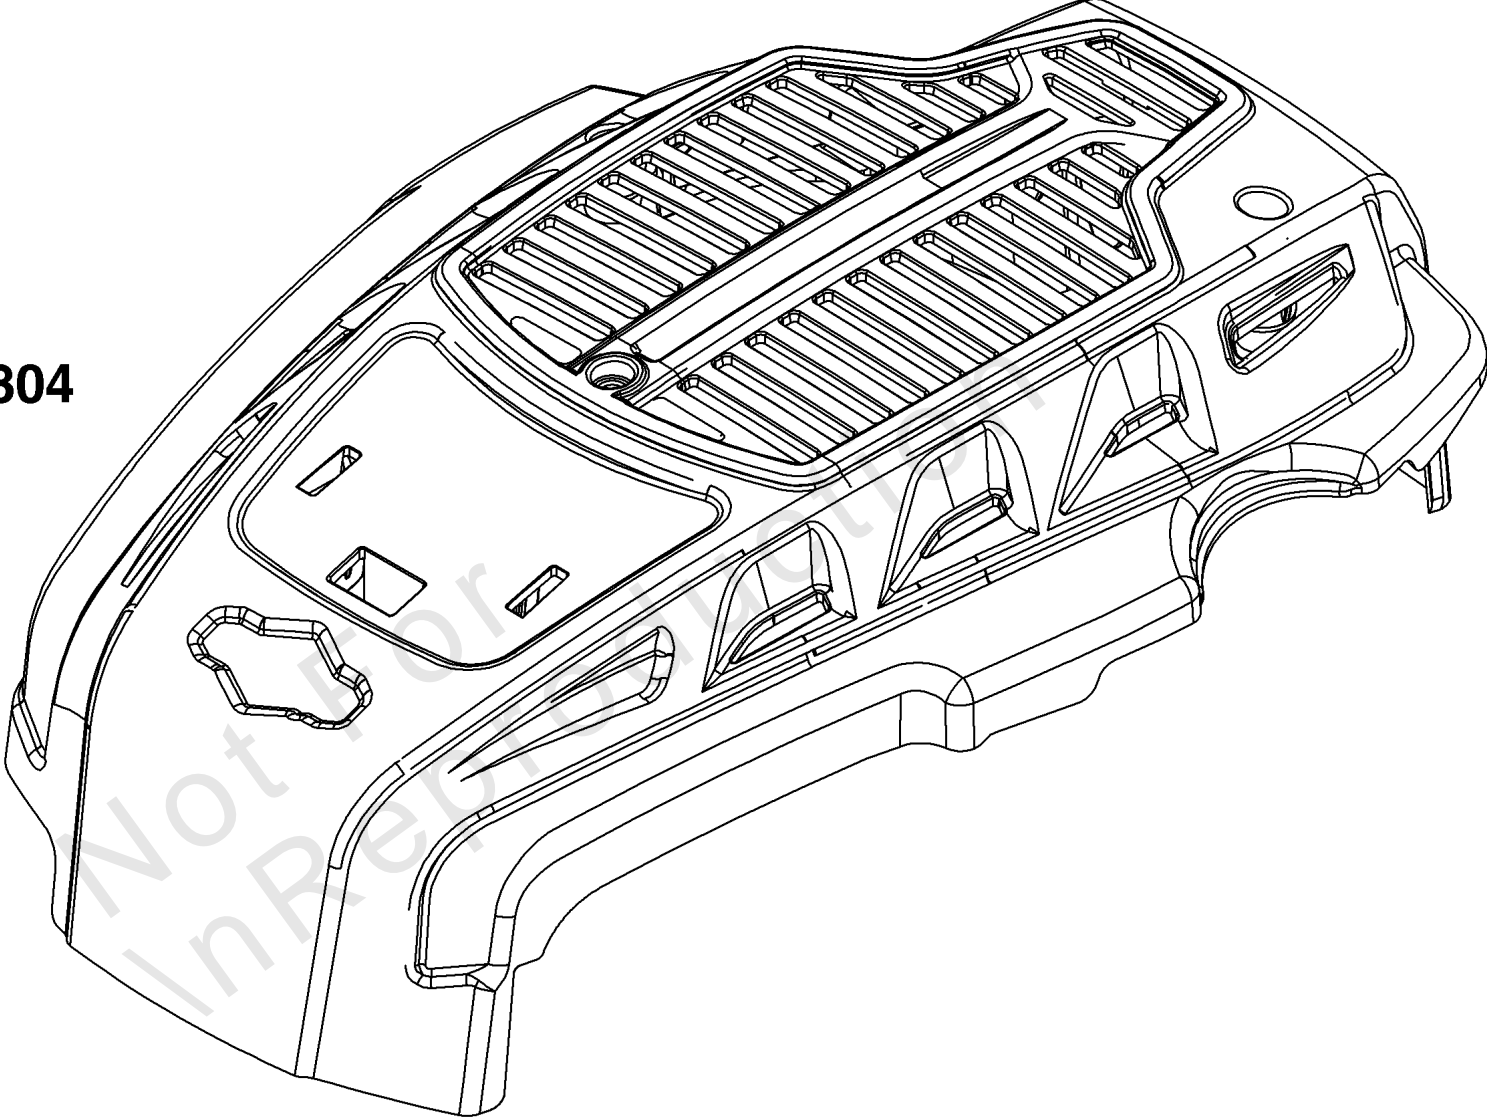

1036

305

304

Blower Housing

REF NO	PART NO	QTY	DESCRIPTION
304	597411	1	HOUSING, Blower
305	594115	3	SCREW -(Blower Housing)
1036	-----	1	LABEL, Emissions -(Available from a Briggs & Stratton Authorized Dealer)

Not For In Reproduction