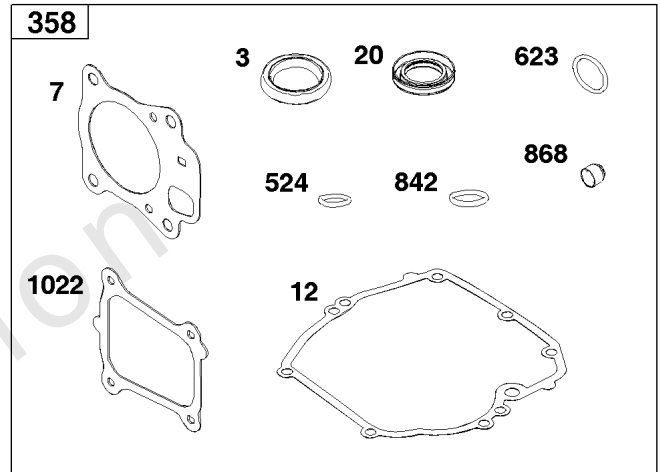

615

404

616

1264

1263

Not For Reproduction

Cylinder Group

REF NO	PART NO	QTY	DESCRIPTION
1	84002337	1	CYLINDER ASSEMBLY
2	796961	1	KIT, Bushing/Seal -(Magneto Side)
3	299819S	1	SEAL, Oil -(Magneto Side)
7	796475	1	GASKET, Cylinder Head
12	692232	1	GASKET, Crankcase
20	399781S	1	SEAL, Oil
358	597320	1	GASKET SET, Engine -(Service Kits may include extra parts not specific to this engine.)
404	690272	1	WASHER -(Governor Crank)
524	-----	1	SEAL, O-Ring -(Part information located in Crankcase Cover/Sump and Lubrication Group.)
615	690340	1	RETAINER, Governor Shaft
616	798327	1	CRANK, Governor
623	-----	1	SEAL, O-Ring -(Part information located in Carburetor Group.)
718	690959	2	PIN, Locating
725	597313	1	SHIELD, Heat
728	793480	2	SCREW -(Heat Shield)
842	-----	1	SEAL, O-Ring -(Part information located in Crankcase Cover/Sump and Lubrication Group.)
868	-----	1	SEAL, Valve -(Part information located in Cylinder Head Group.)
1022	-----	1	GASKET, Rocker Cover -(Part information located in Cylinder Head Group.)
1263	697124	1	REED, Breather
1264	793453	1	SCREW -(Breather Reed)
1319	794467	1	LABEL, Warning