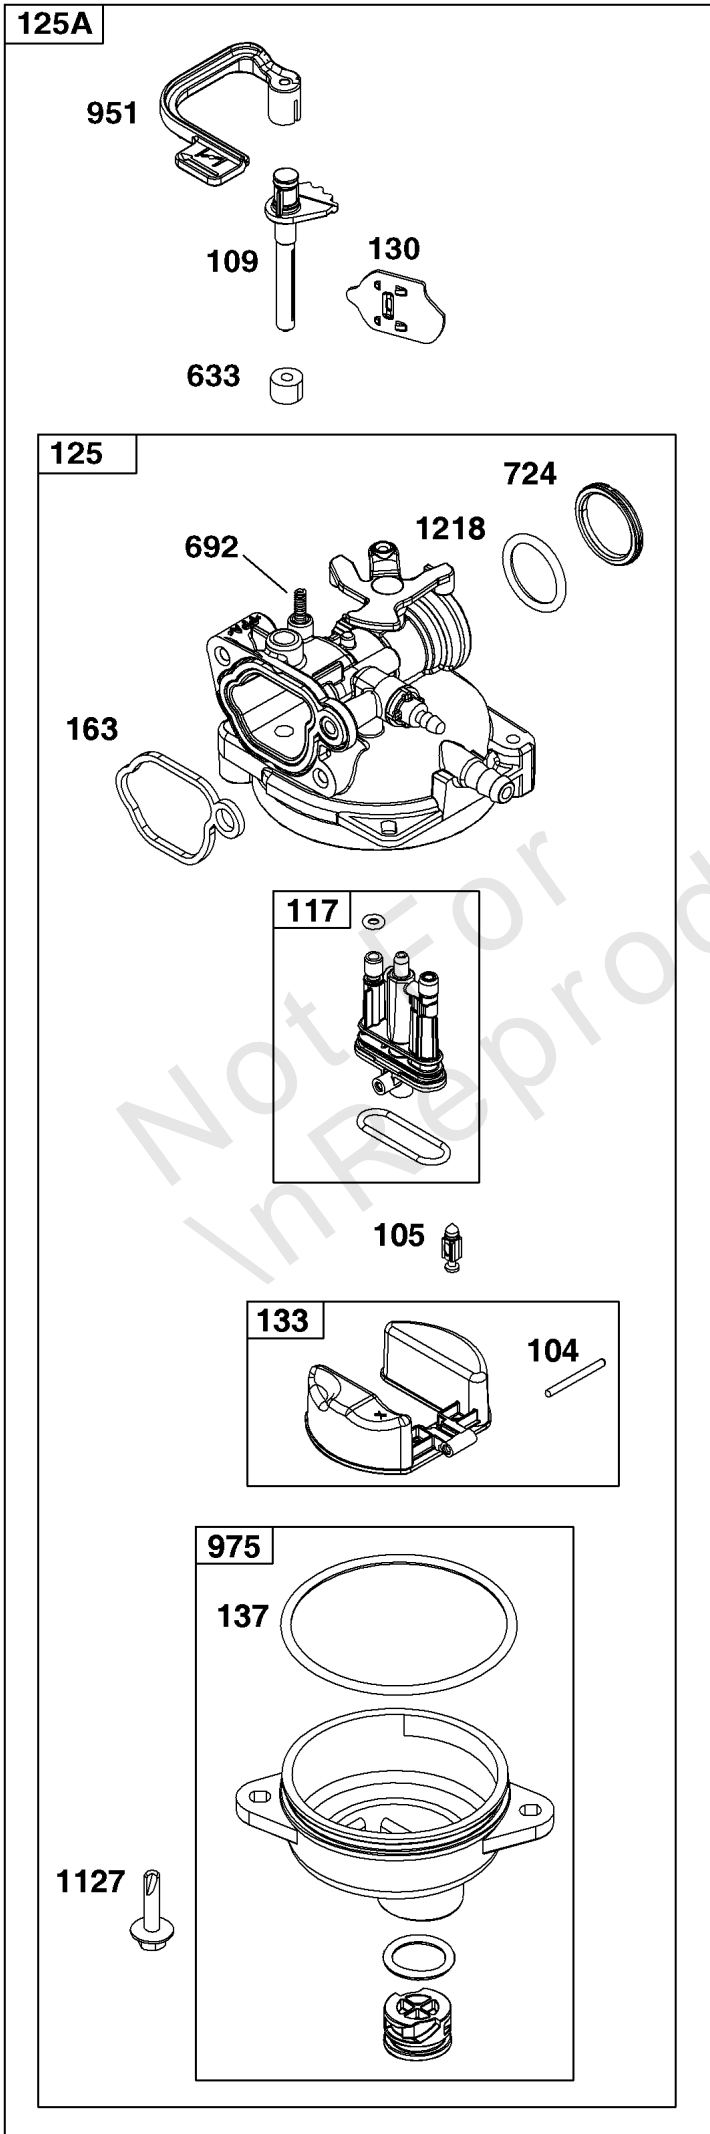

Not For In Reproduction

Carburetor Group

REF NO	PART NO	QTY	DESCRIPTION
104	590558	1	PIN, Float Hinge
105	594581	1	VALVE, Float Needle
109	597117		SHAFT, Choke
117	597270	1	JET, Main -(Standard)
118	597331	1	JET, Main -(High Altitude)
121	594636	1	KIT, Carburetor Overhaul -(Service Kits may include extra parts not specific to this engine.)
122	590549	1	SPACER, Carburetor
125	597269	1	CARBURETOR
125A	597443	1	CARBURETOR
130	597444	1	VALVE, Choke
133	591120	1	FLOAT, Carburetor
137	594633	1	GASKET, Float Bowl
163	799580	1	GASKET, Air Cleaner -(Air Cleaner)
217	590740	1	SPRING, Choke Return
493	593330	1	BRACKET, Mounting
623	799581	1	SEAL, O-Ring
692	590931	1	SPRING, Detent
724	697478	1	RETAINER, Seal
729	594752	1	CLIP, Wire
951	597442	1	LEVER, Choke
975	594632	1	BOWL, Float
1127	590554	2	SCREW -(Float Bowl to Carburetor Body)
1218	270344S	1	SEAL, O-Ring -(Carburetor)
1238	590562	2	SCREW -(Carburetor Spacer)

Not For
In Reproduction

Controls Group

REF NO	PART NO	QTY	DESCRIPTION
188	793480	2	SCREW -(Control Bracket)
202	597337	1	LINK, Mechanical Governor
209	597440	1	SPRING, Governor
222	597273	1	BRACKET, Control
227	597336	1	LEVER, Governor Control
265	691024	1	CLAMP, Casing
267	692577	1	SCREW -(Casing Clamp)
356	692390	1	WIRE, Stop
401	597323	1	LINK, Choke
505	597312	1	NUT -(Governor Control Lever)
562	793514	1	BOLT -(Governor Lever)
923	597417	1	BRAKE
745	691146	1	SCREW -(Brake)
745A	690859	1	SCREW -(Brake)

Crankshaft Group

REF NO	PART NO	QTY	DESCRIPTION
16	597441	1	CRANKSHAFT
24	222698S	1	KEY, Flywheel
25	591284	1	PISTON ASSEMBLY
25	591285	1	PISTON ASSEMBLY -(.020" Oversize)
26	591286	1	SET, Ring
26	591287	1	SET, Ring -(.020" Oversize)
27	691588	1	LOCK, Piston Pin
28	298909	1	PIN, Piston
29	796470	1	ROD, Connecting
32	691664	1	SCREW -(Connecting Rod)(Short)
32A	695759	1	SCREW -(Connecting Rod)(Long)
46	694039	1	CAMSHAFT
598	592587	1	SHIM, End Play
741	797521	1	GEAR, Timing