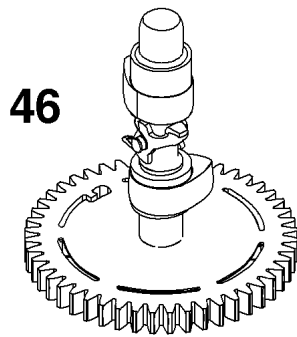

Not For In Reproduction

Carburetor Group

REF NO	PART NO	QTY	DESCRIPTION
104	590558	1	PIN, Float Hinge
105	594581	1	VALVE, Float Needle
109	597117		SHAFT, Choke
117	597270	1	JET, Main -(Standard)
118	597331	1	JET, Main -(High Altitude)
121	594636	1	KIT, Carburetor Overhaul -(Service Kits may include extra parts not specific to this engine.)
122	590549	1	SPACER, Carburetor
125	597269	1	CARBURETOR
125A	597443	1	CARBURETOR
130	597444	1	VALVE, Choke
133	591120	1	FLOAT, Carburetor
137	594633	1	GASKET, Float Bowl
163	799580	1	GASKET, Air Cleaner -(Air Cleaner)
217	590740	1	SPRING, Choke Return
493	593330	1	BRACKET, Mounting
623	799581	1	SEAL, O-Ring
692	590931	1	SPRING, Detent
724	697478	1	RETAINER, Seal
729	594752	1	CLIP, Wire
951	597442	1	LEVER, Choke
975	594632	1	BOWL, Float
1127	590554	2	SCREW -(Float Bowl to Carburetor Body)
1218	270344S	1	SEAL, O-Ring -(Carburetor)
1238	590562	2	SCREW -(Carburetor Spacer)

Not For
In Reproduction

Controls Group

REF NO	PART NO	QTY	DESCRIPTION
188	793480	2	SCREW -(Control Bracket)
202	597337	1	LINK, Mechanical Governor
209	597440	1	SPRING, Governor
222	597273	1	BRACKET, Control
227	597336	1	LEVER, Governor Control
265	691024	1	CLAMP, Casing
267	692577	1	SCREW -(Casing Clamp)
356	692390	1	WIRE, Stop
401	597323	1	LINK, Choke
505	597312	1	NUT -(Governor Control Lever)
562	793514	1	BOLT -(Governor Lever)
923	597417	1	BRAKE
745	691146	1	SCREW -(Brake)
745A	690859	1	SCREW -(Brake)

Crankshaft Group

REF NO	PART NO	QTY	DESCRIPTION
16	597441	1	CRANKSHAFT
24	222698S	1	KEY, Flywheel
25	591284	1	PISTON ASSEMBLY
25	591285	1	PISTON ASSEMBLY -(.020" Oversize)
26	591286	1	SET, Ring
26	591287	1	SET, Ring -(.020" Oversize)
27	691588	1	LOCK, Piston Pin
28	298909	1	PIN, Piston
29	796470	1	ROD, Connecting
32	691664	1	SCREW -(Connecting Rod)(Short)
32A	695759	1	SCREW -(Connecting Rod)(Long)
46	694039	1	CAMSHAFT
598	592587	1	SHIM, End Play
741	797521	1	GEAR, Timing