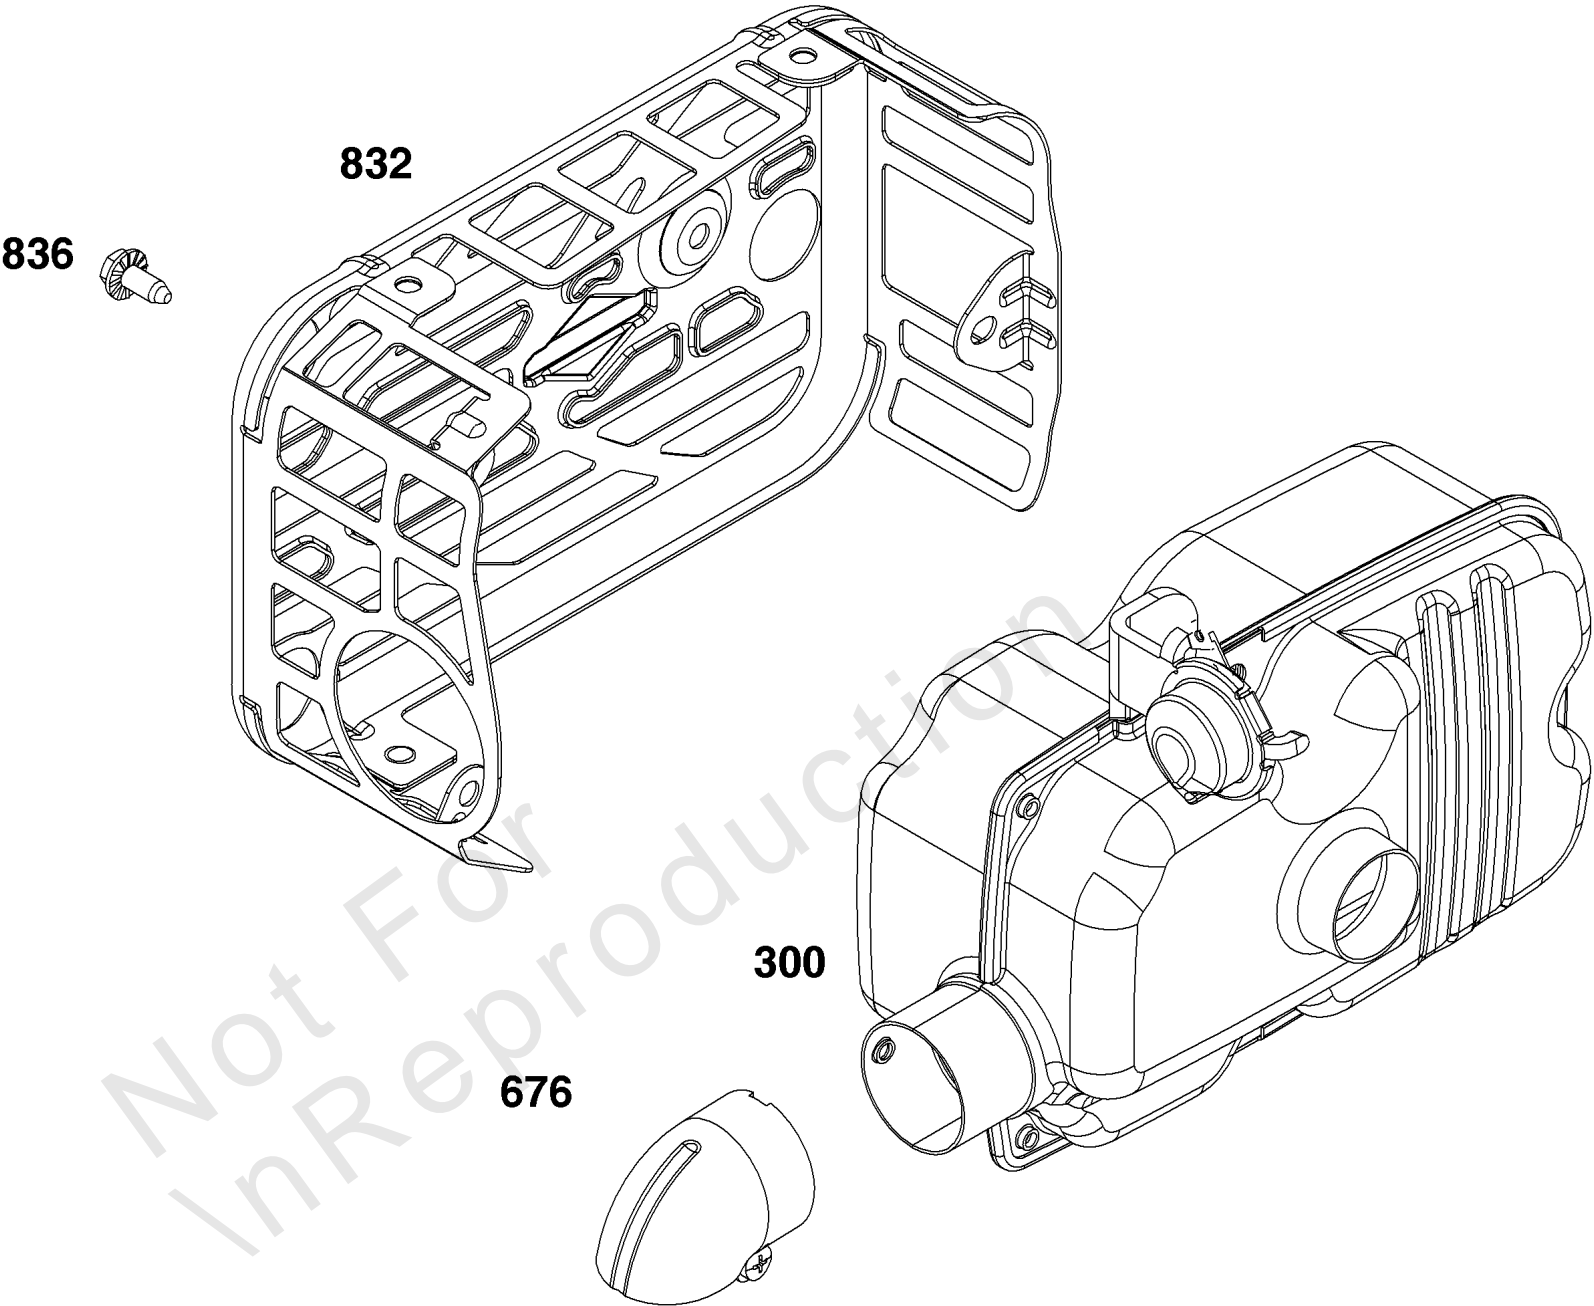

Exhaust Group

REF NO	PART NO	QTY	DESCRIPTION
300	597288	1	MUFFLER -(With Thermostat)
676	594563	1	DEFLECTOR, Muffler
832	597405	1	GUARD, Muffler
836	690661	4	SCREW -(Muffler Guard)

Not For In Reproduction