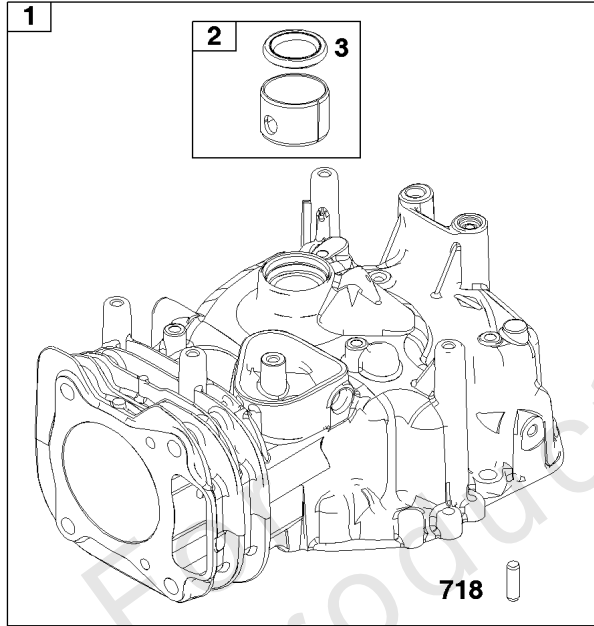

Crankshaft Group

REF NO	PART NO	QTY	DESCRIPTION
16	597441	1	CRANKSHAFT
24	222698S	1	KEY, Flywheel
25	591284	1	PISTON ASSEMBLY
25	591285	1	PISTON ASSEMBLY -(.020" Oversize)
26	591286	1	SET, Ring
26	591287	1	SET, Ring -(.020" Oversize)
27	691588	1	LOCK, Piston Pin
28	298909	1	PIN, Piston
29	796470	1	ROD, Connecting
32	691664	1	SCREW -(Connecting Rod)(Short)
32A	695759	1	SCREW -(Connecting Rod)(Long)
46	694039	1	CAMSHAFT
598	592587	1	SHIM, End Play
741	797521	1	GEAR, Timing

615

404

616

1264

1263

Not For Reproduction

Cylinder Group

REF NO	PART NO	QTY	DESCRIPTION
1	84002337	1	CYLINDER ASSEMBLY
2	796961	1	KIT, Bushing/Seal -(Magneto Side)
3	299819S	1	SEAL, Oil -(Magneto Side)
7	796475	1	GASKET, Cylinder Head
12	692232	1	GASKET, Crankcase
20	399781S	1	SEAL, Oil
358	597320	1	GASKET SET, Engine -(Service Kits may include extra parts not specific to this engine.)
404	690272	1	WASHER -(Governor Crank)
524	-----	1	SEAL, O-Ring -(Part information located in Crankcase Cover/Sump and Lubrication Group.)
615	690340	1	RETAINER, Governor Shaft
616	798327	1	CRANK, Governor
623	-----	1	SEAL, O-Ring -(Part information located in Carburetor Group.)
718	690959	2	PIN, Locating
725	597313	1	SHIELD, Heat
728	793480	2	SCREW -(Heat Shield)
842	-----	1	SEAL, O-Ring -(Part information located in Crankcase Cover/Sump and Lubrication Group.)
868	-----	1	SEAL, Valve -(Part information located in Cylinder Head Group.)
1022	-----	1	GASKET, Rocker Cover -(Part information located in Cylinder Head Group.)
1263	697124	1	REED, Breather
1264	793453	1	SCREW -(Breather Reed)
1319	794467	1	LABEL, Warning