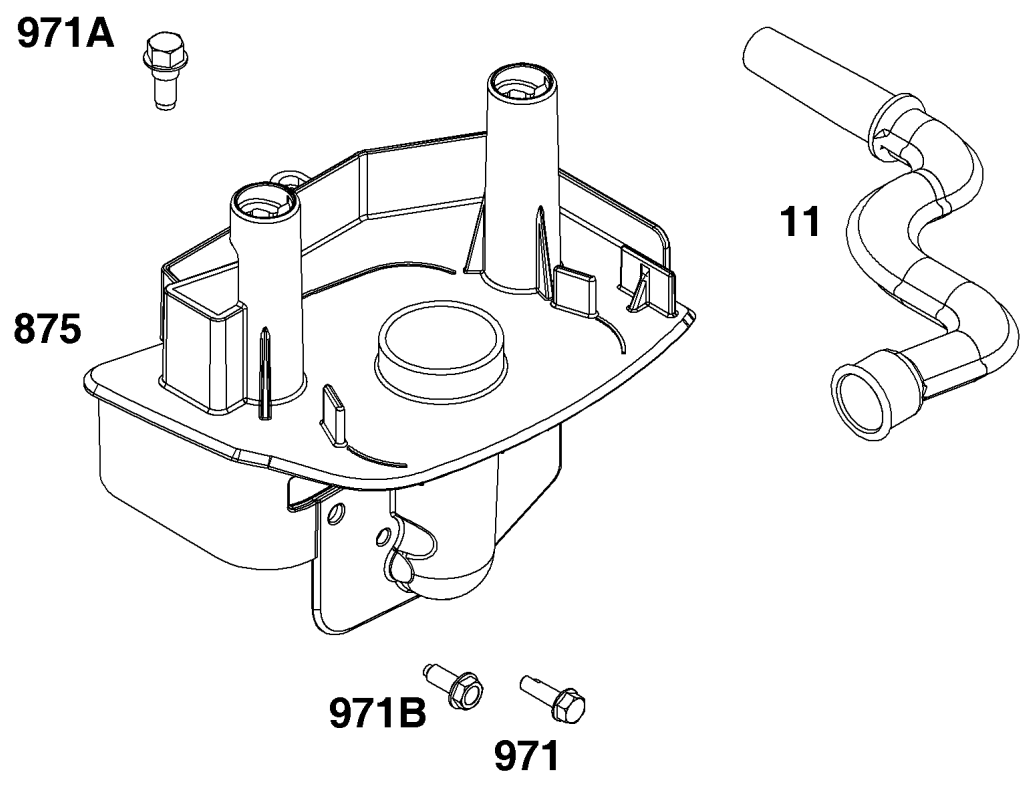

Parts Manual

Mfg. No: 123P02-0039-F1

Model Components	Page
Air Cleaner Group.....	4
Blower Housing.....	6
Carburetor Group.....	8
Controls Group.....	10
Crankshaft Group.....	12
Cylinder Group.....	14
Cylinder Head Group.....	16
Exhaust Group.....	18
Flywheel, Ignition, and Starter Group.....	20
Fuel Supply Group.....	22
Sump and Lubrication Group.....	24

Not For
In Reproduction

Air Cleaner Group

REF NO	PART NO	QTY	DESCRIPTION
11	597409	1	TUBE, Breather
445	597265	1	FILTER, A/C Cartridge
467	597244	2	KNOB, Air Cleaner Cover
875	597264	1	BASE, Air Cleaner
967	597266	1	FILTER, Pre Cleaner
968	597401	1	COVER, Air Cleaner
971	590552	2	SCREW -(Air Cleaner Base to Carburetor/Throttle Body)
971A	597410	1	SCREW -(Air Cleaner Base to Carburetor/Throttle Body)
971B	793480	1	SCREW

Not For
In Reproduction

Controls Group

REF NO	PART NO	QTY	DESCRIPTION
188	793480	2	SCREW -(Control Bracket)
202	597337	1	LINK, Mechanical Governor
209	597440	1	SPRING, Governor
222	597273	1	BRACKET, Control
227	597336	1	LEVER, Governor Control
265	691024	1	CLAMP, Casing
267	692577	1	SCREW -(Casing Clamp)
356	692390	1	WIRE, Stop
401	597323	1	LINK, Choke
505	597312	1	NUT -(Governor Control Lever)
562	793514	1	BOLT -(Governor Lever)
923	597417	1	BRAKE
745	691146	1	SCREW -(Brake)
745A	690859	1	SCREW -(Brake)