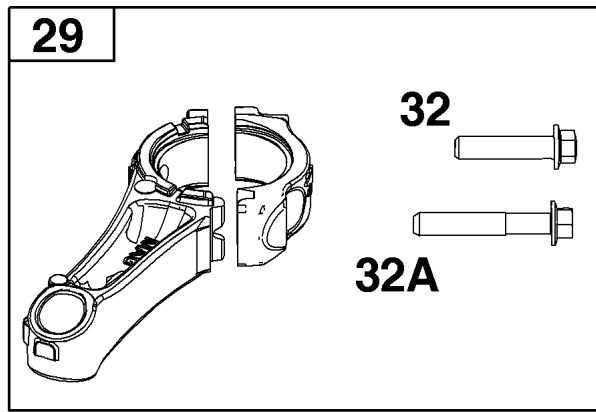

Not For In Reproduction

Carburetor Group

REF NO	PART NO	QTY	DESCRIPTION
104	590558	1	PIN, Float Hinge
105	594581	1	VALVE, Float Needle
109	597117		SHAFT, Choke
117	597270	1	JET, Main -(Standard)
118	597331	1	JET, Main -(High Altitude)
121	594636	1	KIT, Carburetor Overhaul -(Service Kits may include extra parts not specific to this engine.)
122	590549	1	SPACER, Carburetor
125	597269	1	CARBURETOR
125A	597443	1	CARBURETOR
130	597444	1	VALVE, Choke
133	591120	1	FLOAT, Carburetor
137	594633	1	GASKET, Float Bowl
163	799580	1	GASKET, Air Cleaner -(Air Cleaner)
217	590740	1	SPRING, Choke Return
493	593330	1	BRACKET, Mounting
623	799581	1	SEAL, O-Ring
692	590931	1	SPRING, Detent
724	697478	1	RETAINER, Seal
729	594752	1	CLIP, Wire
951	597442	1	LEVER, Choke
975	594632	1	BOWL, Float
1127	590554	2	SCREW -(Float Bowl to Carburetor Body)
1218	270344S	1	SEAL, O-Ring -(Carburetor)
1238	590562	2	SCREW -(Carburetor Spacer)

Not For
In Reproduction

Controls Group

REF NO	PART NO	QTY	DESCRIPTION
188	793480	2	SCREW -(Control Bracket)
202	597337	1	LINK, Mechanical Governor
209	597440	1	SPRING, Governor
222	597273	1	BRACKET, Control
227	597336	1	LEVER, Governor Control
265	691024	1	CLAMP, Casing
267	692577	1	SCREW -(Casing Clamp)
356	692390	1	WIRE, Stop
401	597323	1	LINK, Choke
505	597312	1	NUT -(Governor Control Lever)
562	793514	1	BOLT -(Governor Lever)
923	597417	1	BRAKE
745	691146	1	SCREW -(Brake)
745A	690859	1	SCREW -(Brake)

Crankshaft Group

REF NO	PART NO	QTY	DESCRIPTION
16	597441	1	CRANKSHAFT
24	222698S	1	KEY, Flywheel
25	591284	1	PISTON ASSEMBLY
25	591285	1	PISTON ASSEMBLY -(.020" Oversize)
26	591286	1	SET, Ring
26	591287	1	SET, Ring -(.020" Oversize)
27	691588	1	LOCK, Piston Pin
28	298909	1	PIN, Piston
29	796470	1	ROD, Connecting
32	691664	1	SCREW -(Connecting Rod)(Short)
32A	695759	1	SCREW -(Connecting Rod)(Long)
46	694039	1	CAMSHAFT
598	592587	1	SHIM, End Play
741	797521	1	GEAR, Timing