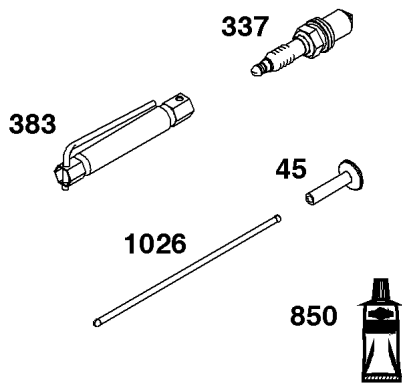

Crankshaft Group

REF NO	PART NO	QTY	DESCRIPTION
16	597441	1	CRANKSHAFT
24	222698S	1	KEY, Flywheel
25	591284	1	PISTON ASSEMBLY
25	591285	1	PISTON ASSEMBLY -(.020" Oversize)
26	591286	1	SET, Ring
26	591287	1	SET, Ring -(.020" Oversize)
27	691588	1	LOCK, Piston Pin
28	298909	1	PIN, Piston
29	796470	1	ROD, Connecting
32	691664	1	SCREW -(Connecting Rod)(Short)
32A	695759	1	SCREW -(Connecting Rod)(Long)
46	694039	1	CAMSHAFT
598	592587	1	SHIM, End Play
741	797521	1	GEAR, Timing

615

404

616

1264

1263

Not For Reproduction

Cylinder Group

REF NO	PART NO	QTY	DESCRIPTION
1	84002337	1	CYLINDER ASSEMBLY
2	796961	1	KIT, Bushing/Seal -(Magneto Side)
3	299819S	1	SEAL, Oil -(Magneto Side)
7	796475	1	GASKET, Cylinder Head
12	692232	1	GASKET, Crankcase
20	399781S	1	SEAL, Oil
358	597320	1	GASKET SET, Engine -(Service Kits may include extra parts not specific to this engine.)
404	690272	1	WASHER -(Governor Crank)
524	-----	1	SEAL, O-Ring -(Part information located in Crankcase Cover/Sump and Lubrication Group.)
615	690340	1	RETAINER, Governor Shaft
616	798327	1	CRANK, Governor
623	-----	1	SEAL, O-Ring -(Part information located in Carburetor Group.)
718	690959	2	PIN, Locating
725	597313	1	SHIELD, Heat
728	793480	2	SCREW -(Heat Shield)
842	-----	1	SEAL, O-Ring -(Part information located in Crankcase Cover/Sump and Lubrication Group.)
868	-----	1	SEAL, Valve -(Part information located in Cylinder Head Group.)
1022	-----	1	GASKET, Rocker Cover -(Part information located in Cylinder Head Group.)
1263	697124	1	REED, Breather
1264	793453	1	SCREW -(Breather Reed)
1319	794467	1	LABEL, Warning