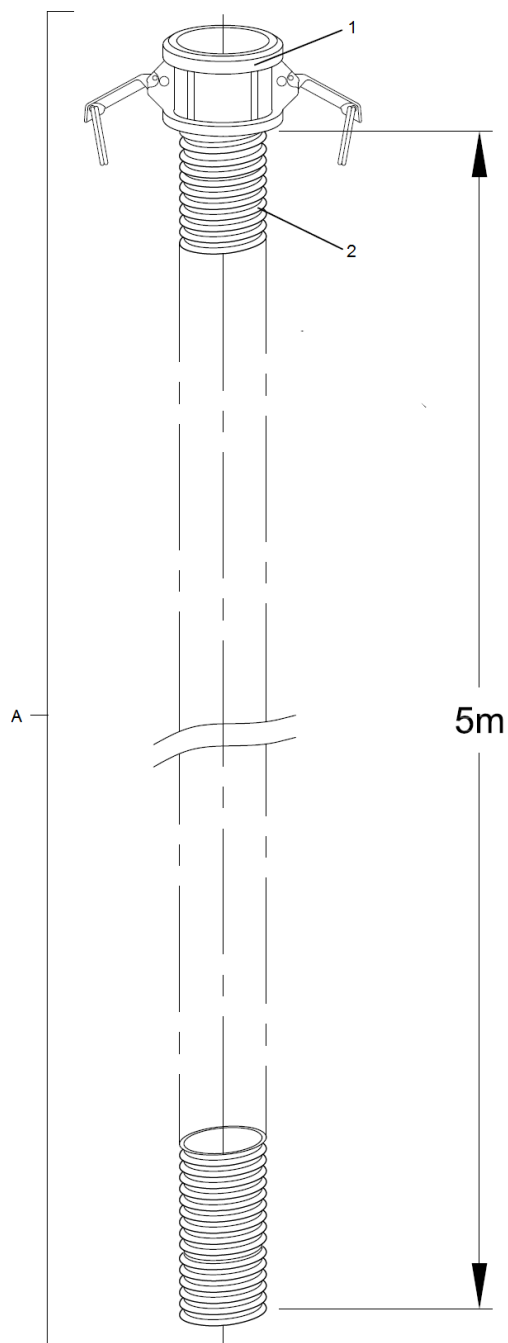

PortaPump – Extension Hose

Item No.	Product Code	Description	Qty	Remarks
A	F03637	PortaPump Extension Hose Assy 5m x 32mm	1	Includes items 1 & 2
1	F03625	Camlock Coupling – 1-1/4" Plastic (Female)	1	
2	F03647	Hose – PortaPump Discharge (Ext) (MarineFlex)	5m