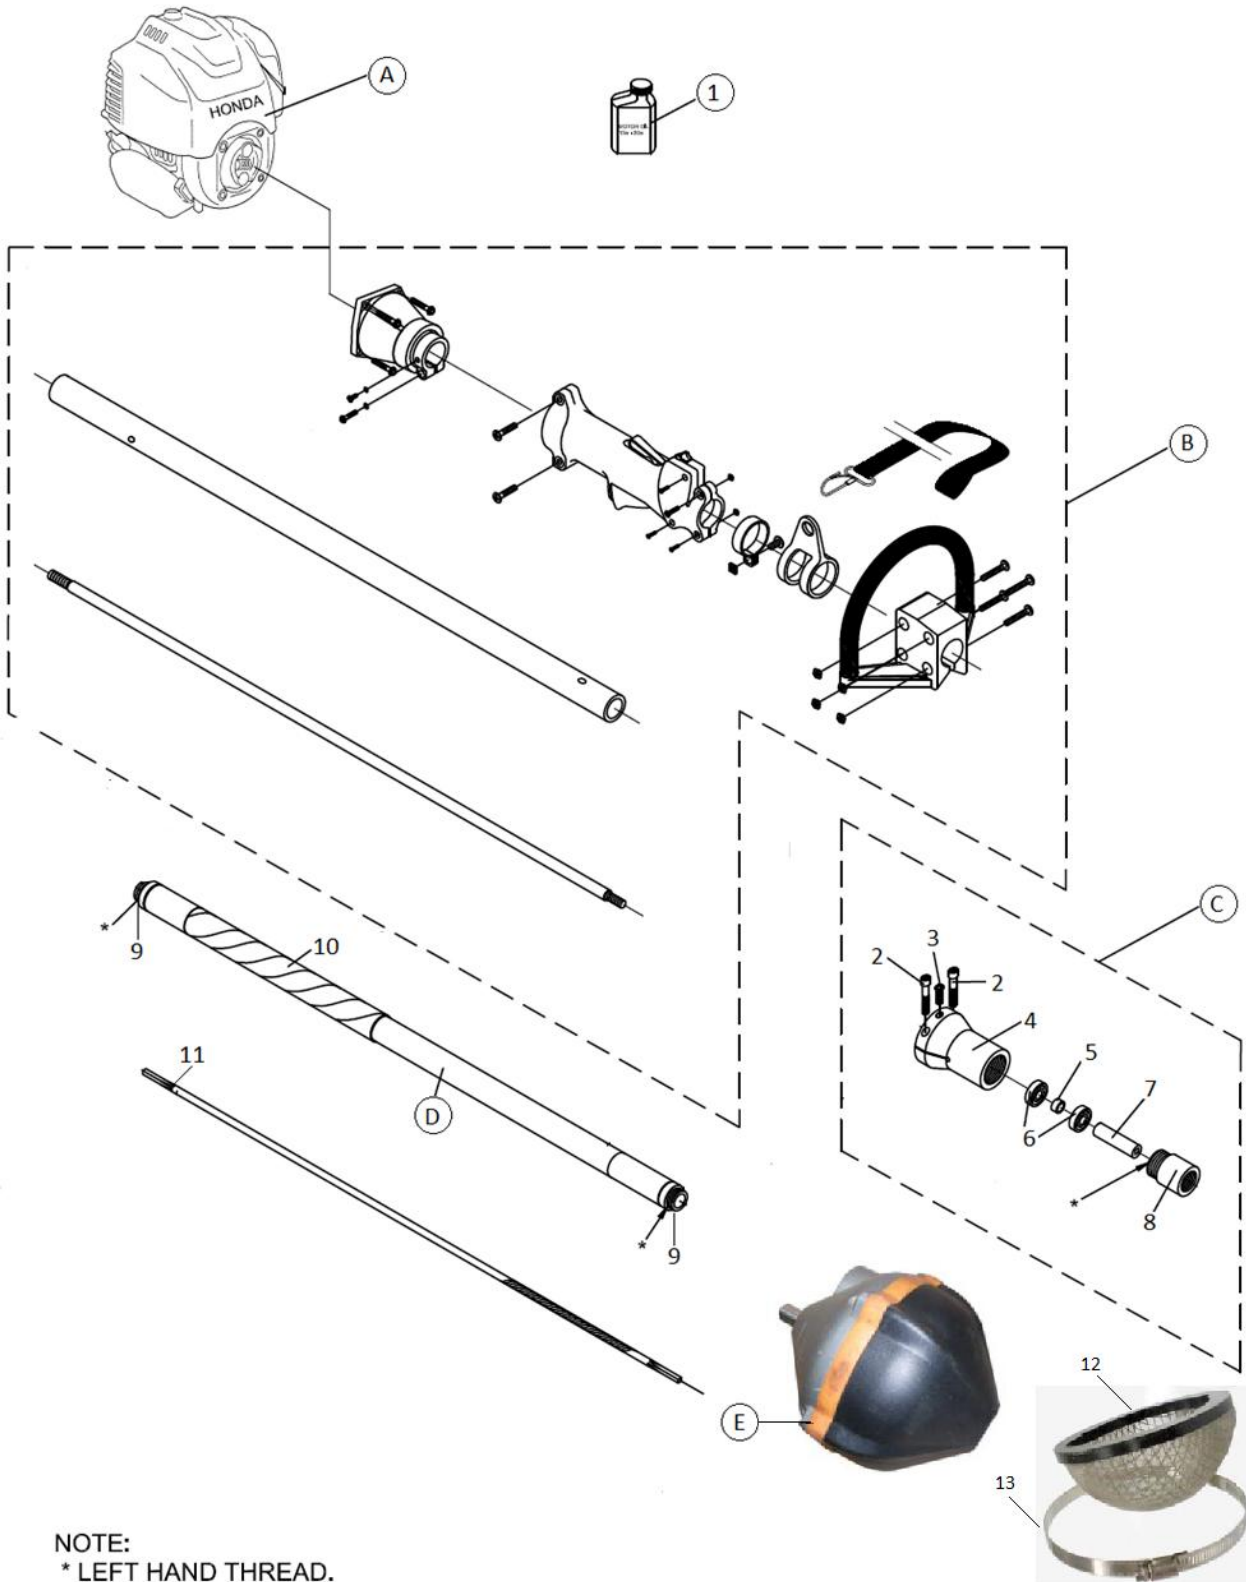

PortaPump® (All Types)

NOTE:
* LEFT HAND THREAD.

PortaPump® (All Types)

Item No.	Product Code	Description	Qty	Remarks
A	F03318	Honda GX35 Engine (TSUT)	1	
	F03319	Honda GX35 Engine (NTS3)	1	Suits (USA Spec Model)
B	F03320	Drive Shaft & Throttle	1	
C	F03282	Coupling Assy	1	Includes items 2 to 8
D	F03662	Casing Assy – PortaPump (uses F02695-PP)	1	Includes items 9 & 10
E	F03605	Pump Head Assy - PortaPump	1	
1	F03332	Engine Oil – 10w-30w – 100ml	1	
2	F05876	Screw – Socket Head Cap ¼" BSW x 1"	2	
3	F02896	Screw – Button Head Cap ¼" BSW x 5/8"	1	
4	F02982	Housing – Coupling	1	
5	F03281	Spacer – Coupling	1	
6	F01515	Bearing – 22mm x 8mm x 7mm, 2S (NSK 608T1XVVMC3E)	2	
7	F03359	Seal Sleeve – Unground	1	
8	F05359	Adaptor – Motor UV3/UV4	1	
9	F08783	Ferrule	2	
10	F04036	Spring – OD 30mm x 318mm	1	
11	F03602	Core – PortaPump 8mm x 880mm	1	
12	F03666	Strainer – PortaPump	1	
13	F03665	Hose Clamp – Stainless Steel	1