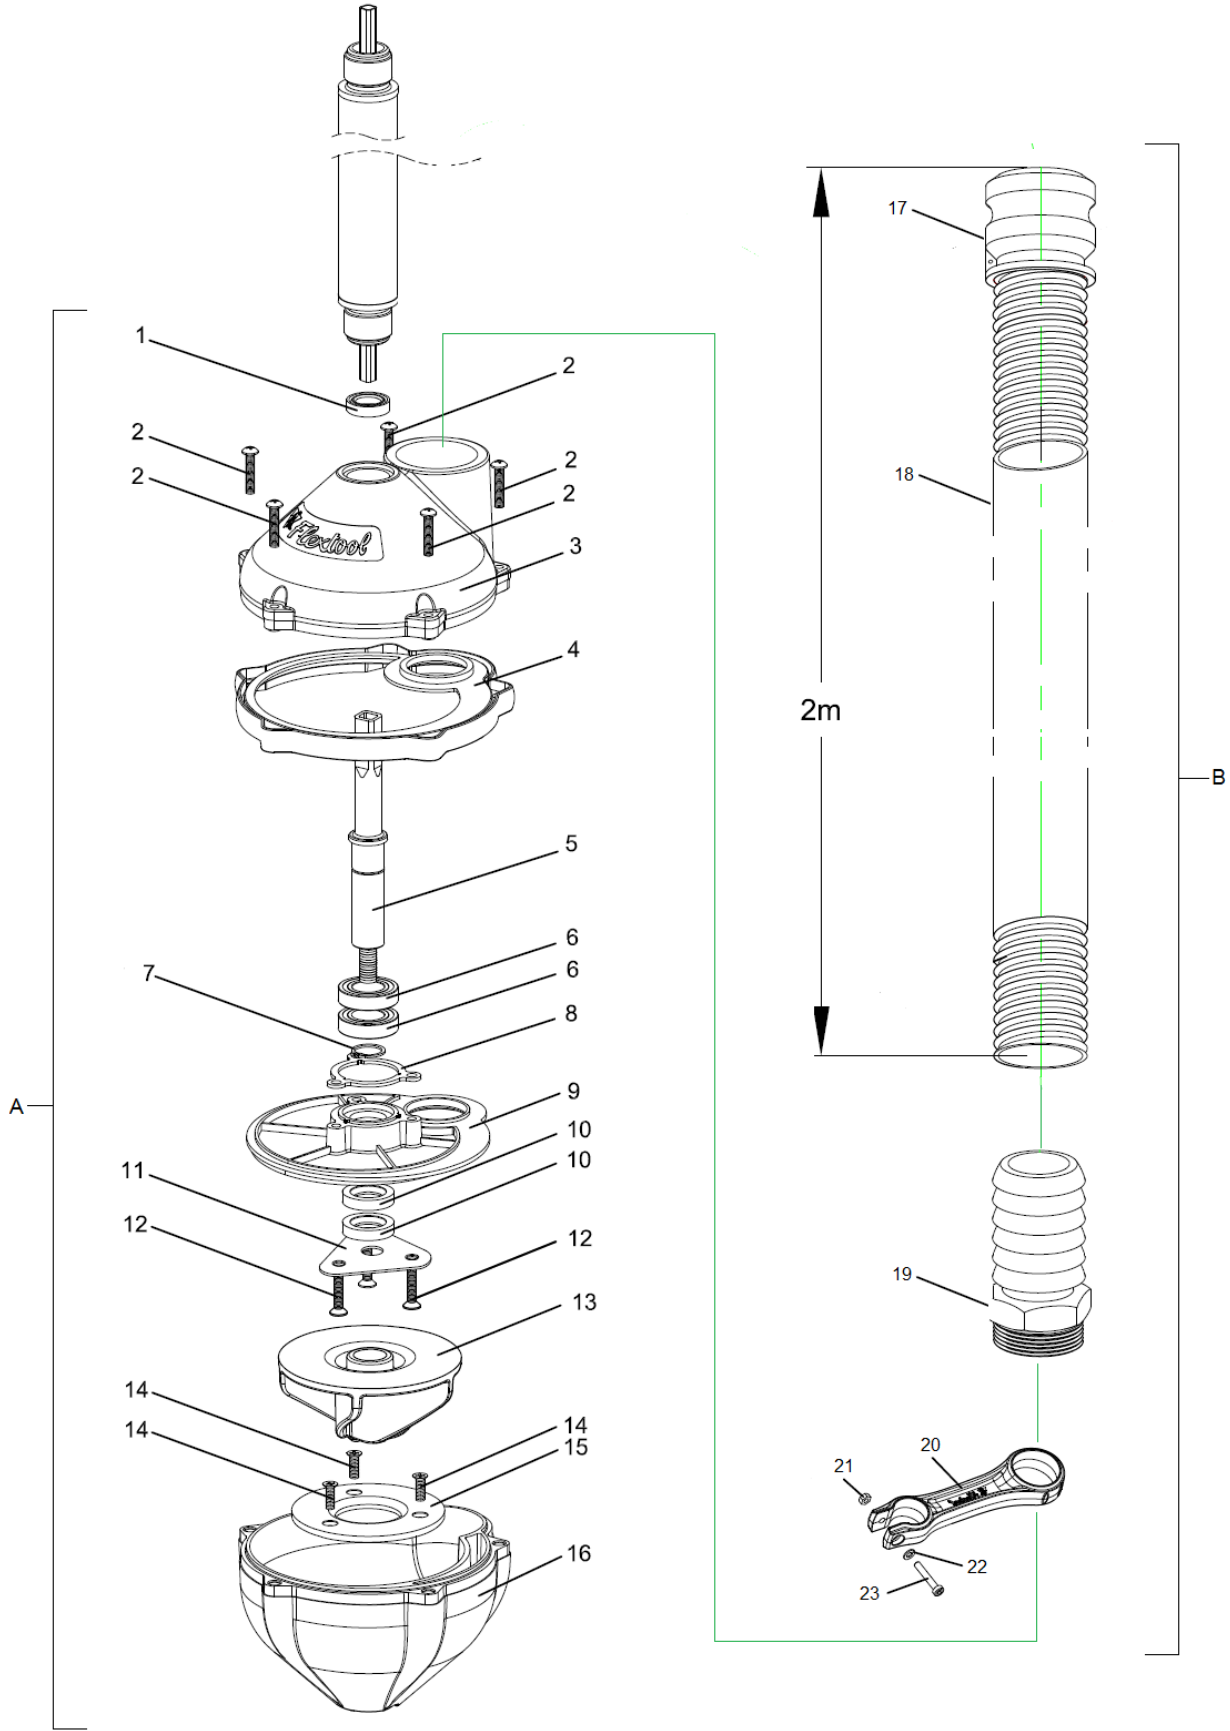

PortaPump Head Assy (All Types)

PortaPump Head Assy (All Types)

Item No.	Product Code	Description	Qty	Remarks
A	F03605	Pump Head Assy - PortaPump	1	Includes items 1 to 16
B	F03628	Hose Assy – 2m Long (PortaPump)	1	Includes items 17 to 23
1	F03616	Seal – Dual Lip – 13 x 20 x 5 – NAK	1	
2	F03622	Pan HD Screw – M3.5 x 20 – 304 Stainless Steel	5	
3	F03606	Manifold FLE146-401	1	
4	F03608	Gasket FLE146-403	1	
5	F03601	Drive Shaft – PortaPump	1	
6	F03615	Bearing – 15 x 28mm (NTN 6902 LLU 2AS) (Sealed)	2	
7	F03618	Circlip – External Diam 14mm (D1400-0410)	1	
8	F03614	Gasket FLE146-408	1	
9	F03611	Wear Plate FLE146-405	1	
10	F03617	Seal – Dual Lip – 15 x 24 x 5mm	2	
11	F03646	Retaining Plate –PortaPump	1	
12	F03623	CSK Head Screw PH M4 x 25mm – 304 Stainless Steel	3	
13	F03648	Impeller – Machined Cast Aluminium	1	
14	F03624	CSK HD Screw PT M4 x 12mm – 304 Stainless Steel	3	
15	F03612	Strainer Plate FLE146-406	1	
16	F03607	Volute FLE146-402	1	
17	F03626	Camlock Coupling – 1-1/4” Plastic (Male)	1	
18	F03627	Hose – PortaPump Discharge (MagFlex)	2m	
19	F03630	Hose Tail – 1.25” BSP Male x 1.25” Male	1	
20	F03613	Hose Clamp FLE146-407	1	
21	F03632	Hex Nut – M5 – 304 Stainless Steel	1	
22	F03621	Flat Washer – M5 – 304 Stainless Steel	1	
23	F03620	SH Cap Screw – M5 x 30mm – 316 Stainless Steel	1