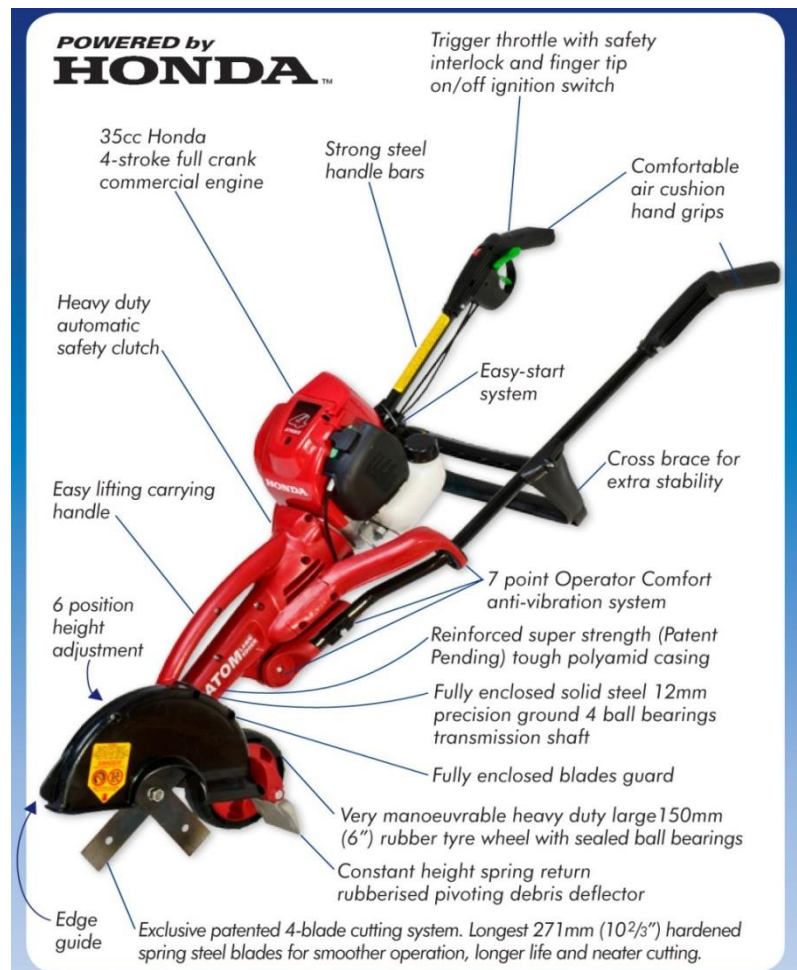

ATOM PROFESSIONAL EDGER

For use on Sidewalks, Cart Paths, Sports Fields, Landscaping Beds and More!

The Atom Professional/Cart Path Edger is highly maneuverable, incredibly fast and easy to use. Designed and built by the leading edger manufacturer in Australia and powered by the reliable 35cc Honda GX-35 engine, the Atom Pro Edger combines the power of a large wheeled edger with the ease of use and portability of a stick edger. Lightweight, powerful, safe and durable – Atom is the way to go.

The wheel barrow design puts the full weight of the machine on the wheel so operators are not carrying much weight and it is shaft driven so all of the engine power is delivered directly to the blades. Anti-vibration mounts, debris deflector and fully enclosed blade guard make the Atom the safest and most comfortable edger on the market today. The cross over blade system keep it on line and moving forward.

The optional wire wheel brush blade is specifically designed for edging along asphalt or for use as a crevice cleaner on most any surface.

For more information, contact your local dealer or visit our website for videos, photos and more.