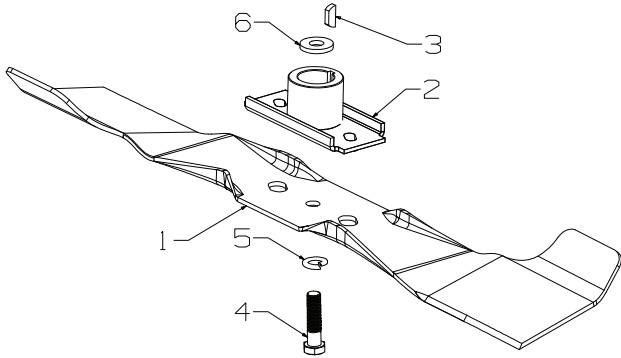

## 540mm Bar Blade Assembly

Item	Part No	Description	Qty
1	565008	Blade- Bar, 540mm High Lift	1
2	031640	Driver Assy- Blade, 25mm	1
3	503363	Key- W/Ruff 5/8 x 3/16 x 1/4	1
4	503543	Bolt; Hex NF 3/8 x 1.5 NYG8	1
5	500204	Washer; Spg 3/8"	1
6	503419	Washer, Flat 10 x 23 x 3.0	1

## 21" Aero Catcher Assembly

Item	Part No	Description	Qty
1	573373	Catcher, Top 19/21"	1
2	573370	Catcher, Top Insert	1
3	573375	Catcher, Bottom 19/21"	1
4	573841	Catcher, Frame 19" SP	1
5	503834	Screw, S/T M4 x 10 Hex	2
6	501024	Washer- Spg 4	2
7	503593	Washer, Flat 4 x 9 x1.0	2
8	503875	Nut, M4 Hex Nyloc	2
9	501023	Screw, Set M4 x 20 Hex	2