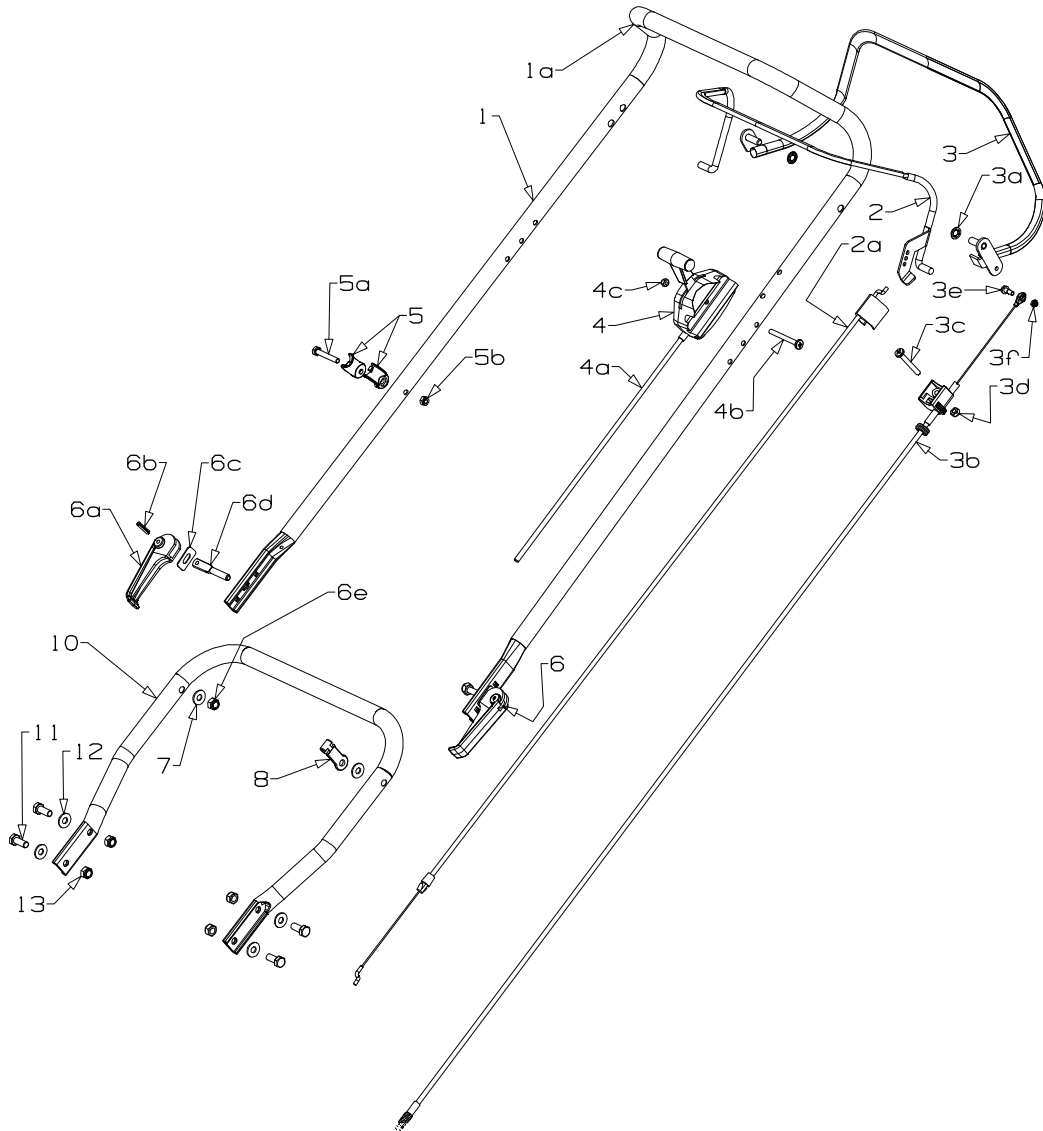

## 540mm Bar Blade Assembly

Item	Part No	Description	Qty
1	565008	Blade- Bar, 540mm High Lift	1
2	031640	Driver Assy- Blade, 25mm	1
3	503363	Key- W/Ruff 5/8 x 3/16 x 1/4	1
4	503543	Bolt; Hex NF 3/8 x 1.5 NYG8	1
5	500204	Washer; Spg 3/8"	1
6	503419	Washer, Flat 10 x 23 x 3.0	1

## 21" Aero Catcher Assembly

Item	Part No	Description	Qty
1	573373	Catcher, Top 19/21"	1
2	573370	Catcher, Top Insert	1
3	573375	Catcher, Bottom 19/21"	1
4	573841	Catcher, Frame 19" SP	1
5	503834	Screw, S/T M4 x 10 Hex	2
6	501024	Washer- Spg 4	2
7	503593	Washer, Flat 4 x 9 x1.0	2
8	503875	Nut, M4 Hex Nyloc	2
9	501023	Screw, Set M4 x 20 Hex	2

## Replacement Aero Catcher Assembly 773401 Catcher- Assembly, 19/21" Aero

467885A Ser 21  
RotaRola AL SP USA  
Spares Version

# Masport®

Issue A.0  
ECN # 04355  
Sept 2022 PB  
IPL Ref # 767885A

Item	Part No	Description	Qty	Item	Part No	Description	Qty
1/1a	764430	Handle & Sleeve 21" SFT/BLK	1	6	779755	<b>Cam Lock Assembly (1 per)</b>	2
2	981740	Bail Arm Assy, OPC Red	1	6a	582419	*Lever- Handle Locking, MSV	1
2a	579782	Cable- Engine, OPC Push On	1	6b	503369	*Pin, Tension 5.0 x 22	1
3	982161	Bail Arm Assy, SP Red	1	6c	016777	*Washer, Slipper, S/S	1
3a	501365	Clip- Starlock, 5/16"	2	6d	583041	*Stud- Handle Lock, 61mm	1
3b	565435	Cable- Clutch, Thumb Wheel G/B	1	6e	501793	*Nut, M8 Hex Nyloc x 8mm thick	1
3c	503604	Screw, Pan M6 x 45 Poz ZP	1	7	501606	Washer, Flat 8 x 19 x 1.6	2
3d	501764	Nut, M6 Hex Nyloc x 6mm thick	1	8	581527	Retainer- Clutch Cable	1
3e	502237	Bolt, Hex Flat/head Shouldered M5	1	10	973125	Handle- Lower, "U" 19" Wide	1
3f	502238	Nut, M5 Hex Nyloc x 5mm thick	1	11	501598	Screw, Set M8 x 25 Hex	4
4/4a	583460	<b>Throttle&amp;Cable Capro -VE CH"T"</b>	1	12	501606	Washer, Flat 8 x 19 x 1.6	4
4b	503508	*Screw, Pan M6 x 55 Poz ZP	1	13	501793	Nut, M8 Hex Nyloc x 8mm thick	4
4c	501764	*Nut, M6 Hex Nyloc x 6mm thick	1				
5	703856	<b>Comfort Start Kit</b>	1				
5a	503794	*Screw, Set M6 x 40 Hex	1				
5b	501764	*Nut, M6 Hex Nyloc x 6mm thick	1				