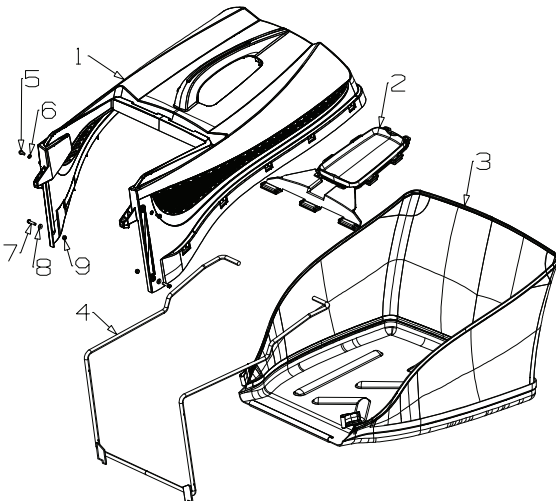

21" Aero Catcher Assembly

Item	Part No	Description	Qty
1	573373	Catcher, Top 19/21"	1
2	573370	Catcher, Top Insert	1
3	573375	Catcher, Bottom 19/21"	1
4	573841	Catcher, Frame 19" SP	1
5	503834	Screw, S/T M4 x 10 Hex	2
6	501024	Washer- Spg 4	2
7	503593	Washer, Flat 4 x 9 x1.0	2
8	503875	Nut, M4 Hex Nyloc	2
9	501023	Screw, Set M4 x 20 Hex	2

Replacement Aero Catcher Assembly 773401 Catcher- Assembly, 19/21" Aero