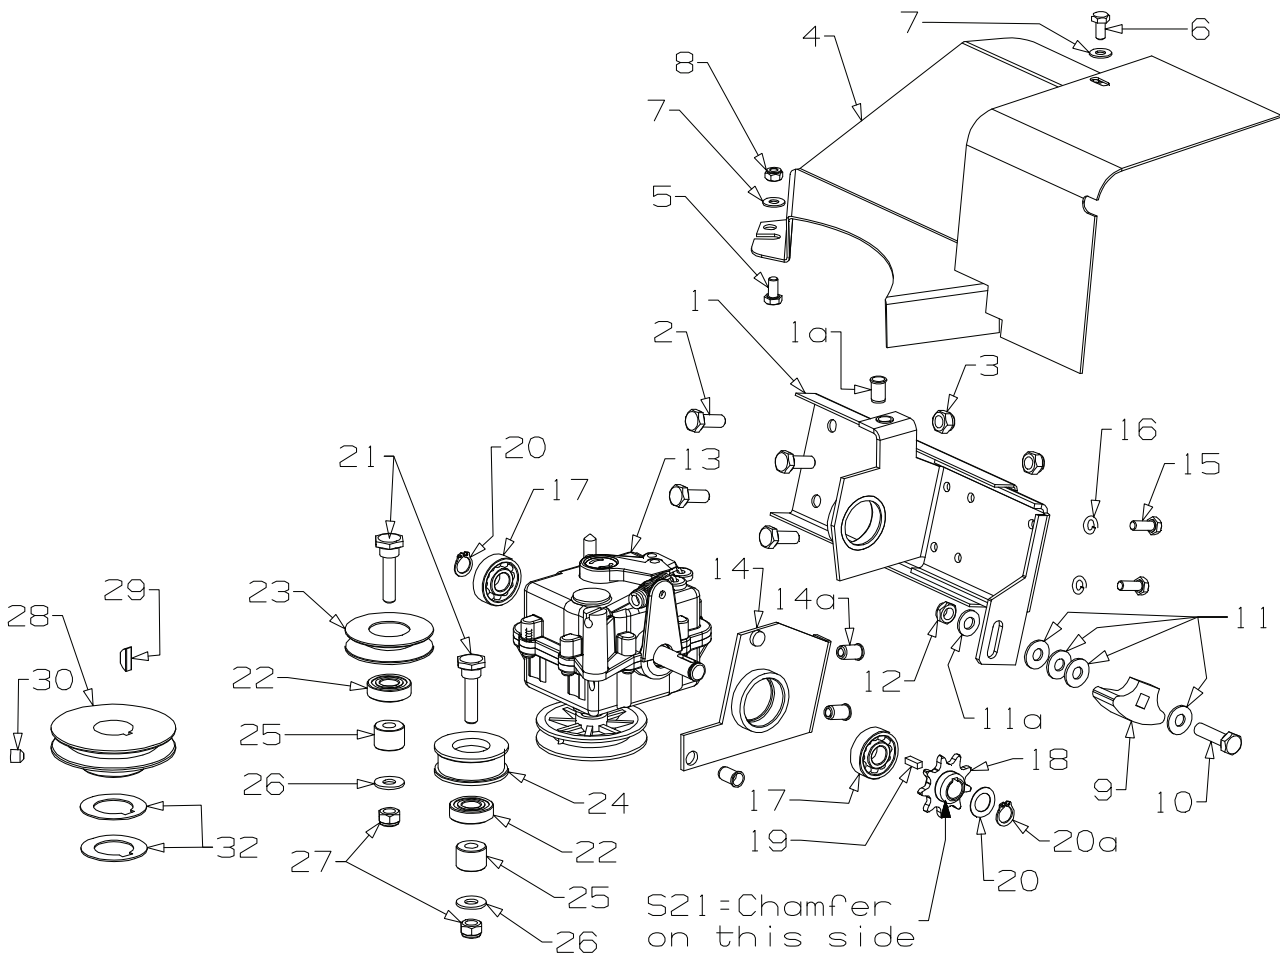

467885A Ser 21
RotaRola AL SP USA
Spares Version

Masport®

Issue A.0
ECN # 04355
Sept 2022 PB
IPL Ref # 767885A

Item	Part No	Description	Qty	Item	Part No	Description	Qty
1	957364	Support- Gearbox, RH Assy	1	20	503102	Washer, Flat 12 x 20 x 0.4	1
1a	501040	*Nut, M6 Nutsert 9658-0619	1	20a	503759	Circlip, 12 Ext	2
2	501597	Screw, Set M8 x 20 Hex	4	21	573874	Stud- Idler Pulley, M8 x 43.5	2
3	501793	Nut, M8 Hex Nyloc x 8mm thick	4	22	503901	Brg, Ball 12 x 28 x 8 6001 2RSH	2
4	957345	Cover- Belt Assembly	1	23	557316	Pulley- V, Idler	1
5	501959	Screw, Set M6 x 12 Hex	1	24	557355	Pulley- Flat, Idler	1
6	501959	Screw, Set M6 x 12 Hex	1	25	573875	Spacer- Pulley, 8.5 x 19 x 14	2
7	501703	Washer, Flat 6 x 14 x 1.2	2	26	501606	Washer, Flat 8 x 19 x 1.6	2
8	501764	Nut, M6 Hex Nyloc x 6mm thick	1	27	501793	Nut, M8 Hex Nyloc x 8mm thick	2
9	002844	Adjuster- Chain, Fixed	1	28	568652	Pulley- Eng 25 x 79 x 26 Ali	1
10	501685	Screw, Set M8 x 30 Hex	1	29	503363	Key, Woodruff 5/8 x 3/16 x 1/4	1
11	501606	Washer, Flat 8 x 19 x 1.6	4	30	503386	Screw, Grub M8 x 8	1
11a	501744	Washer, Flat 8 x 17 x 1.6	1	32	573024	Spacer- Pulley, Eng 25 x 42 x 1	2
12	503831	Nut, M8 Hex Nyloc x 6mm thick	1	Not Illustrated			
13	557268	Gearbox- Rotarola	1	573811	Belt- V No. 6736 3L-914 Gates	1	
14	757281	Support Assy- Gearbox, LH	1	557210	Chain, 3/16 x P 1/2, 22P ISO 83	1	
14a	501040	*Nut, M6 Nutsert 9658-0619	3	557377	Chain, 3/16 x P 1/2, 31P ISO 83	1	
15	503331	Screw, Pan M6 x 16	2				
16	500201	Washer, SPG 6	2				
17	501213	Brg, Ball 12 x 32 x 10 6201 2RS	2				
18	557306	Sprocket- 9T, G/B Out	1				
19	503873	Key 4 x 4 x 12	1