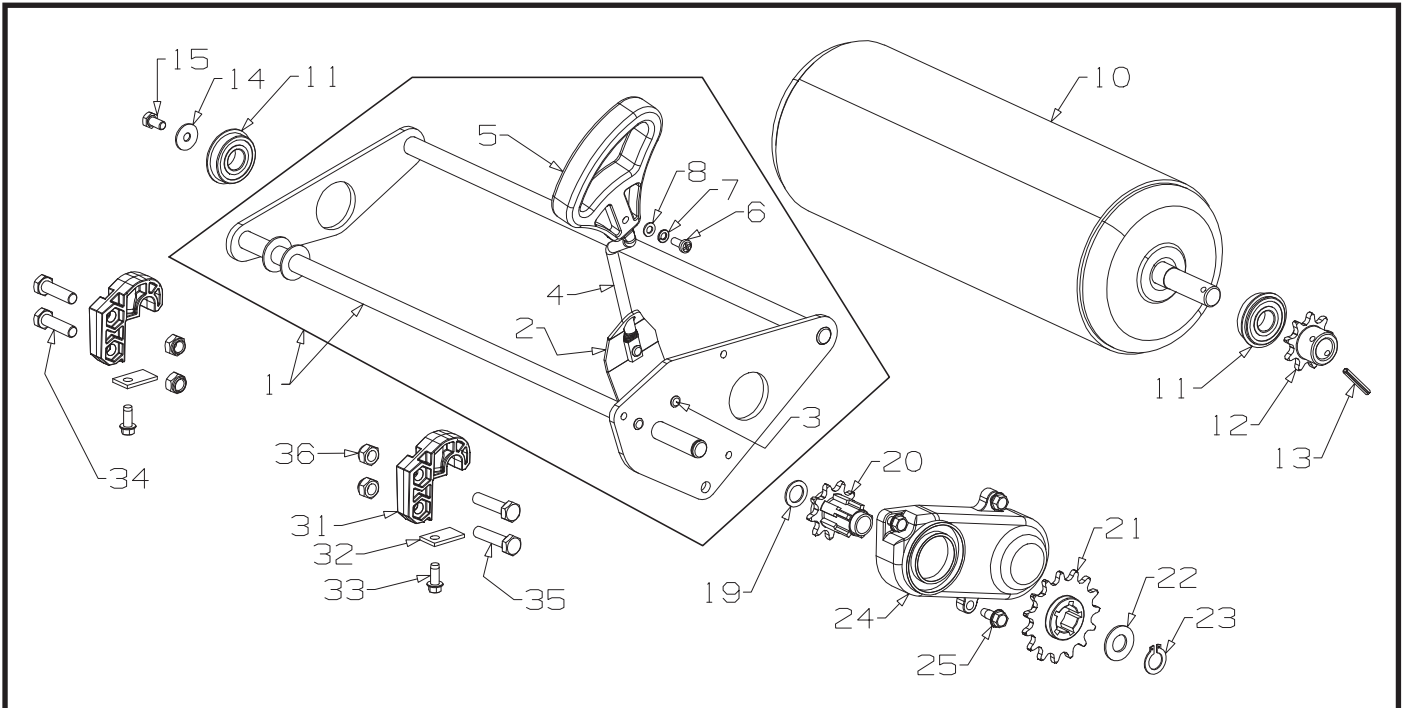

467885A Ser 21
RotaRola AL SP USA
Spares Version

Masport®

Issue A.0
ECN # 04355
Sept 2022 PB
IPL Ref # 767885A

Item	Part No	Description	Qty	Item	Part No	Description	Qty
1	768787	Frame Assy, Rear 21" SP RR	1	22	500858	Washer, Flat 1/2 x 1.0 x .062	1
2	573849	*Spring- Leaf, 2mm	1	23	503293	Circlip, 1/2" Ext	1
3	503373	*Rivet- F/HD 3/16" x 27/64"	3	24	557209	Cover- Chain, Rotarola	1
4	568770	*Rod- Height Selector 18/21" V2	1	25	501599	Screw; S/Tapping 1/4 x 5/8	3
5	568771	*Handle- Height Lever Adjust V2	1	31	557338	Bracket- Mounting, Ali	2
6	501059	*Screw, Pan M5 x 12	1	32	557340	Plate- Retaining Bkt	2
7	501765	*Washer, SPG 5	1	33	501599	Screw, S/Tapping 1/4 x 5/8	2
8	501330	*Washer, Flat 5 x 10 x 1.0	1	34	501685	Screw, Set M8 x 30 Hex	2
10	557358	Roller Assy, Steel 21" RR SP	1	35	501716	Screw, Set M8 x 35 Hex	2
11	503820	Brg, Ball 15 x 35 x 11 6202NR2RS	2	36	501793	Nut, M8 Hex Nyloc x 8mm thick	4
12	557278	Sprocket- 9T, Driven	1				
13	503042	Pin, Tension 4.0 x 30	1				
14	503196	Washer, Flat 1/4 x 0.75 x 0.049	1				
15	501959	Screw, Set M6 x 12 Hex	1				
19	503301	Washer, Flat 1/2 x 3/4 x 18g	2				
20	957212	Sprocket Assy- 9 Tooth	1				
21	557307	Sprocket- Intermediate	1				

Not Illustrated

503054	Tie- Nylon Cable	4	569052	Owners Manual, Masport USA	1
557376	Decal, HSG RotaRola ALI	1	571100	Decal, Power Drive	1
564050	Decal, Danger Hands Clear	1	573198	Decal, HSG "Self Propelled"	1
565270	Decal, Warning USA Prop 65	1	580778	Stop- Rope	1
565295	Certificate of Conformity	1			
565196	Decal, Cert Label 21" RotaRola	1			
567407	Decal, Flap Caution	1			

When ordering spares: PLEASE QUOTE PART NUMBER & DESCRIPTION, NOT illustrated number. Item Qty = 1 per part unless stated differently.
BOLD TEXT = Assemblies. Descriptions starting with * = items included in the assemblies & may not be available as a spares item.
Determine the left or right hand sides by standing in the operating position (standing at the handle).