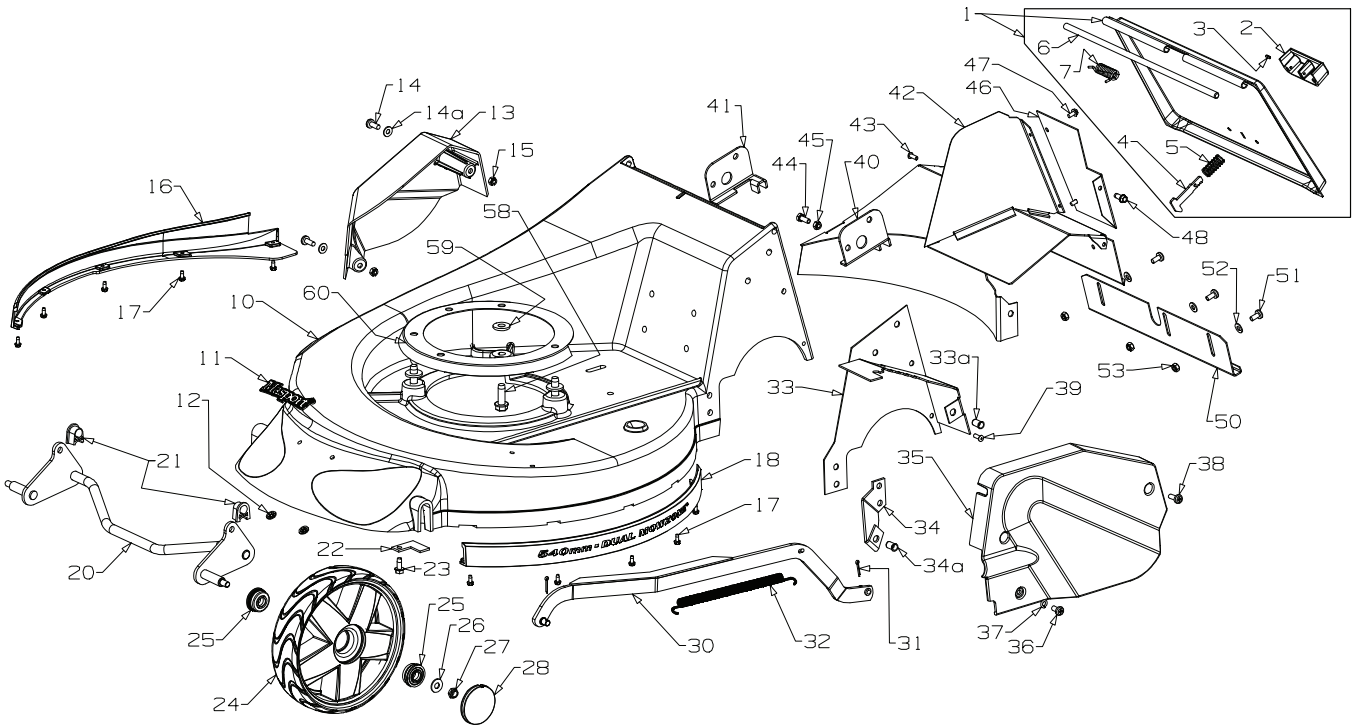

467885A Ser 21
RotaRola AL SP USA
Spares Version

Masport®

Issue A.0
ECN # 04355
Sept 2022 PB
IPL Ref # 767885A

Item	Part No	Description	Qty	Item	Part No	Description	Qty
1	973862	Flap Assy- Steel, 21" Black	1	33	957361	Quadrant/Side Support Assy	1
2	580602	*Handle- Flap	1	34a	501040	*Nut, M6 Nutsert 9658-0619	1
3	502019	*Pin, Tension 3 x 8	1	34	957347	Bracket, Cover- Support 21" RR	1
4	981650	*Latch- Flap, Barbed	1	34a	501040	*Nut, M6 Nutsert 9658-0619	1
5	581106	*Spring- Flap, Latch	1	35	557362	Cover- Side, LH 21" RR	1
6	583312	*Wire- Flap, Pivot 325 x 8	1	36	503591	Screw, Pan M6 x 12 Poz	1
7	565095	*Spring- Flap, ALI 21"	1	37	500201	Washer, Spg 6	1
10	757328	Hsg- Ali 21" RR SP TTNM	1	38	503331	Screw, Pan M6 x 16	1
11	567406	*Nameplate, Masport B/W	1	39	503318	Rivet- Pop 4.8 x 7.9 73AS6-5	1
12	503150	*Clip- Starlock, 5 dia	2	40	573437	Bracket- LH , AL 19/21" Aero	1
13	557331	Cover- Side, RH 21" TTNM	1	41	573438	Bracket- RH , AL 19/21" Aero	1
14	503331	Screw, Pan M6 x 16	2	42	957369	Tunnel Assy- 21" SP RR	1
14a	501703	Washer, Flat 6 x 14 x 1.2	2	43	503318	Rivet- Pop 4.8 x 7.9 73AS6-5	1
15	501764	Nut, M6 Nyloc (Inside Hsg)	2	44	501702	Screw, Set M6 x 16	1
16	957352	Skirt- Combo, RH 21" SP RR	1	45	501764	Nut, M6 Nyloc (Inside Hsg)	1
17	503834	Screw, S/Tapping M4 x 10	10	46	957354	Cover- Gearbox TTNM	1
18	579742	Skirt- Side, LH 540 Blk	1	47	503630	Screw; S/Tapping 10 x .4	2
20	983305	Axle Assy- Front 200mm Thr	1	48	503630	Screw; S/Tapping 10 x .4	1
21	580030	Bush- Pivot, Axle	2	50	571048	Hook 19/21" Aero Catcher Blk	1
22	565184	Plate- Retainer, Front Axle	2	51	503591	Screw, Pan M6 x 12	3
23	501599	Screw, S/T 1/4 x 5/8 Hex	2	52	501703	Washer, Flat 6 x 14 x 1.2	3
24	579197	Wheel Assy- 200mm Spkd Silver (Includes 2 x 551212 per wheel)	2	53	501764	Nut, M6 Hex Nyloc x 6mm thick	3
25	551212	Bearing- Wheel, Ball Type	4	58	583104	Screw, S/T 3/8 x 1-5/8 UNC	3
26	501606	Washer, Flt 8x19x1.6	2	59	583542	Spacer- Base 10.5 x 22 x 6.0	3
27	503831	Nut, M8 Hex Nyloc x 6mm thick	2	60	569037	Ring- Safety, Black	1
28	579198	Hub Cap, Button Spoked Silver	2				
30	557346	Rod Assy, Connecting R/R 21"	1				
31	501056	Pin, Cotter 2.3 dia x 16	2				
32	573844	Spring- Counter Balance SP S2	1				

When ordering spares: PLEASE QUOTE PART NUMBER & DESCRIPTION, NOT illustrated number. Item Qty = 1 per part unless stated differently.
BOLD TEXT = Assemblies. Descriptions starting with * = items included in the assemblies & may not be available as a spares item.
Determine the left or right hand sides by standing in the operating position (standing at the handle).