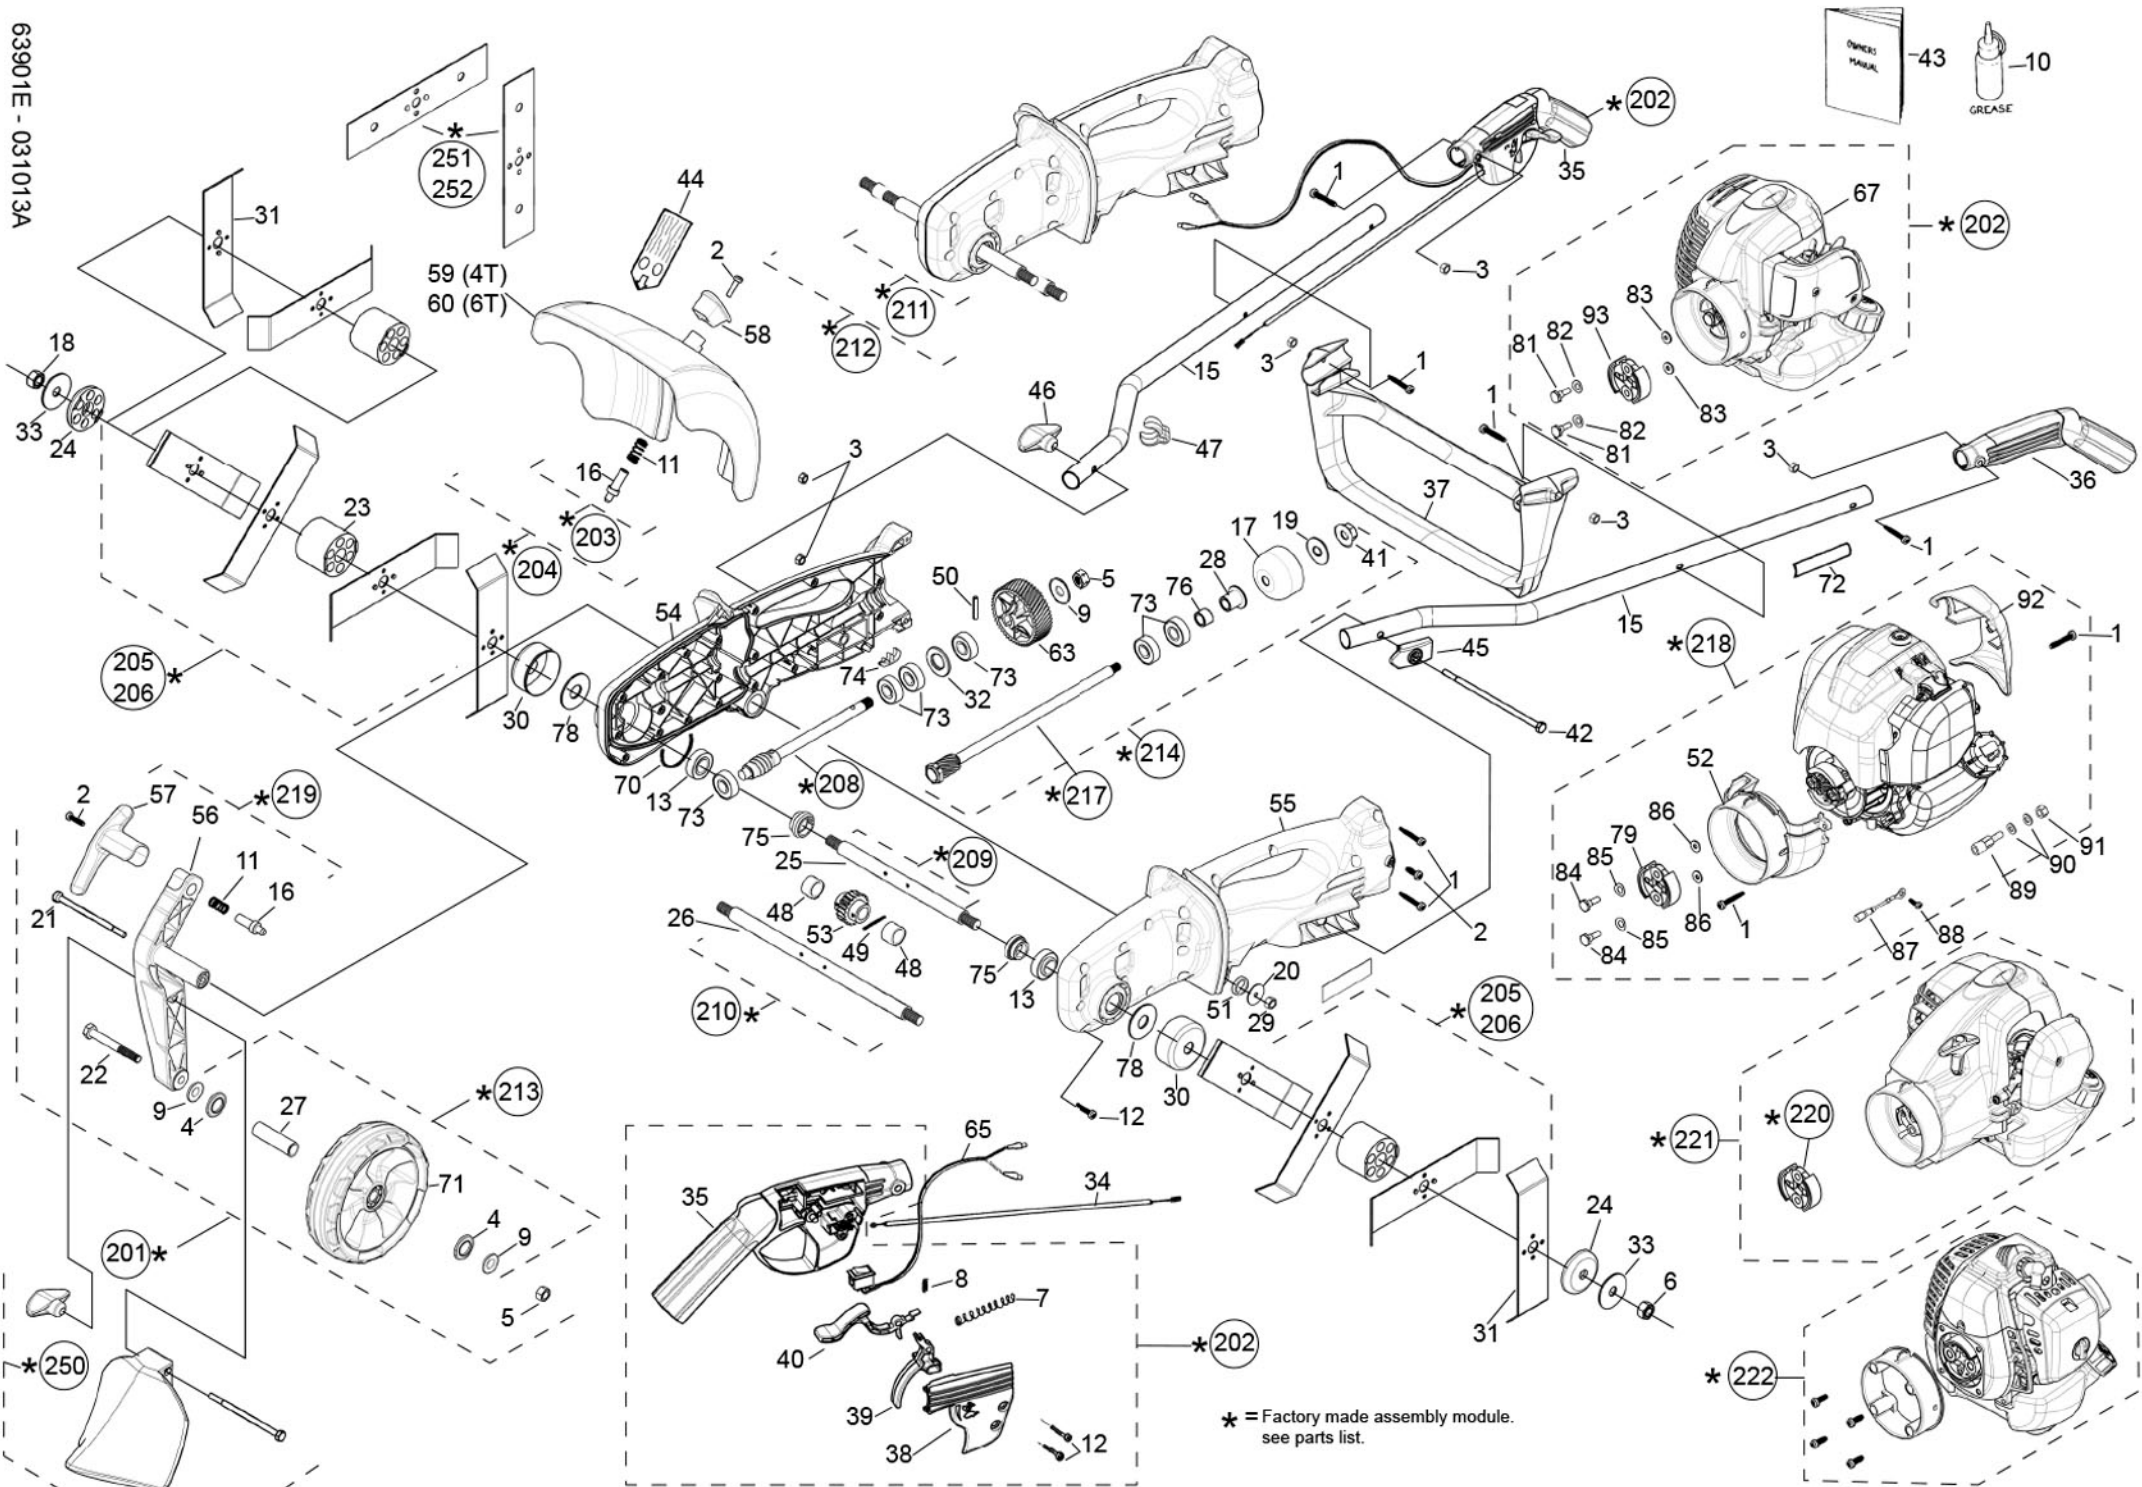

63901E - 031013A

* = Factory made assembly module.
see parts list.

ATOM PRODUCT: TILLER

MODEL NO: 740

PART NO:

Key	Part No	Substitute Part No	NLA*	Description	Key	Part No	Substitute Part No	NLA*	Description	Key	Part No	Substitute Part No	NLA*	Description
1	40650			SCREW M5 x 36mm TORX-25	32	62982			BEARING WASHER 32x18x1.6	63	63780			GEAR SPUR 48T
2	40651			SCREW M6 x 16mm TORX	33	62983			WASHER HARD 54x12.2x2	64	63387			SHAFT 276mm #
3	40652			NUT NYLOC 5mm	34	63002			CABLE THROTTLE 968mm	65	63400			SWITCH AND SWITCH WIRE
4	42111			WHEEL SEAL 27.2 x 12.6	35	63017BP			HANDLE RH DOMESTIC	66	63411			GEAR WORM & SHAFT
5	43172			NUT NYLOC 3/8" UNC	36	63019BP			HANDLE LH DOMESTIC	67	63424			ENGINE ATOM 26SCF
6	43173			NUT M12 x 1.75 RH	37	63020WE			HANDLE CROSS BRACE	68				
7	43198			TRIGGER COMP SPRING	38	63021BP			COVER RH HANDLE	69	63410			GEAR WORM SHAFT TILLER
8	43199			SPRING SMALL	39	63022WN	63883S		THROTTLE TRIG #63883S	70	63439			SEAL U GEAR BOX TILLER
9	43218			WASHER FLAT 3/8"	40	63023WN	63883S		THROTTLE TRIG #63883S	71	63445BP			WHEEL BLACK
10	43227			GREASE & DISPENSER	41	63032	43163		NUT FLANGE RH 3/8 #43163	72	63466B			LABEL HANDLE SAFETY
11	43452			HT ADJ ARM COMP SPRING	42	63049			BOLT HEX 6.5 x 1/4 BSW	73	63474			BEARING 32 x 10 x 12
12	43790			SCREW 5.5MM FOR PLASTIC	43	63901MA			MANUAL GAS TILLERS	74	63533WE			HOOK EDGER CABLE BODY
13	43868			BEARING 6003-2RS 4mm	44	63065			LABEL WARN TILLER GUARD	75	63771			SPACER GREASE SAVER TILLER
14	44006			NUT 1/4 UNC	45	63187BN			CAPTIVE PLATE 1/4"HEX PIECE	76	63772			SPACER MAIN SHAFT TILLER
15	44060			UNIVERSAL HANDLE TUBE	46	63488A			ASSY HANDLE KNOB W/NUT	77	63867			NUT 3/8" HOLDING
16	62723			HEIGHT ADJ ARM PIN	47	63217BN			CLIP - HANDLE CABLE & WIRE	78	63868			WASHER 25x17x 2
17	44318			DRUM CLUTCH CUP 54mm	48	63261			SPACER TILL CRO WORM GEAR	79	63555A			CLUTCH ASSY
18	45112			NUT M12 x 1.75 LH	49	63269			PIN ROLL 6 x 30	80	63405A			ENGINE ATOM 26FCS
19	63277			WASHER CLUTCH	50	63275			PIN ROLL 5 x 30	81	63553			BOLT CLUTCH
20	62795			WASHER 30 X 1.6 X 1/4 HOLE	51	63224			O-RING 20 x 2mm	82	63554			WASHER WAVY
21	62843			HEX BOLT 3.5 X 1/4 BSW	52	63230			MOUNT ENGINE	83	63556			WASHER FLAT
22	62844			HEX BOLT 3 X 3/8" BSW	53	63368			GEAR 10:1 WORM DRIVE	84	63553			BOLT CLUTCH
23	62851WP			TINE SPACER LARGE 45.5MM	54	63912GN			SET LH+RH TILLER	85	63554			WASHER WAVY
24	62852WP			TINE SPACER SMALL 10MM	55	63912RN			SET LH+RH TILLER	86	63556			WASHER FLAT
25	62891			SHAFT TINE 250MM	56	63376WP			ARM WHEEL TILLER	87	63355			EARTH WIRE
26	62892			SHAFT TINE 350MM	57	63377WP			HEIGHT ADJ HANDLE ARM	88	43181			SCREW 5 X 15MM
27	62903			WHEEL TUBE 41.5MM	58	63378WP			KNOB COVER TILLER	89	62968			CABLE ADJUSTER
28	62912			FLANGE HUB	59	63380WE	63872WE		COVER TINE 250MM#63872WE	90	63457			WASHER FLAT
29	62919			NUT NYLOC 1/4" UNC	60	63381WE	63873WE		COVER TINE 350MM#63873WE	91	63169			NUT M6
30	62921			TINE CUP	61	63384			GEAR SEAL TILLER	92	43966RN			HONDA GX25 COVER
31	62948			TILLER TINE	62	63781			GEAR SPUR 12 T	93	63555A			CLUTCH ASSY