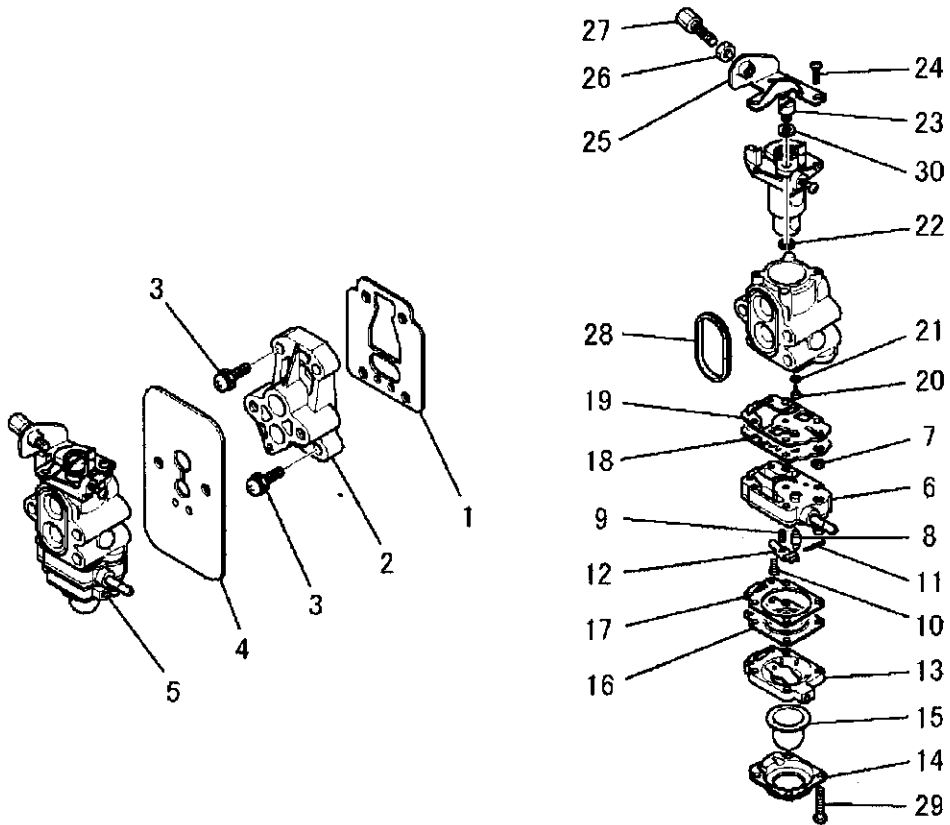

5. CARBURETOR SYSTEM

No.	R/N	Parts No.	Parts Name	No. Req'd	Inte	Remarks	Serial No. (From~To)
25		KK22023AA014	64057 BRACKET	1			
26		KK21017AA027	64058 NUT	1			
27		KK22008AA016	64059 SCREW ADJUST	1			
28		KK21028AA019	64060 PACKING	1			
29		KK22007AA019	64061 SCREW	4			
30		KK22004EA024	64062 WASHER	1