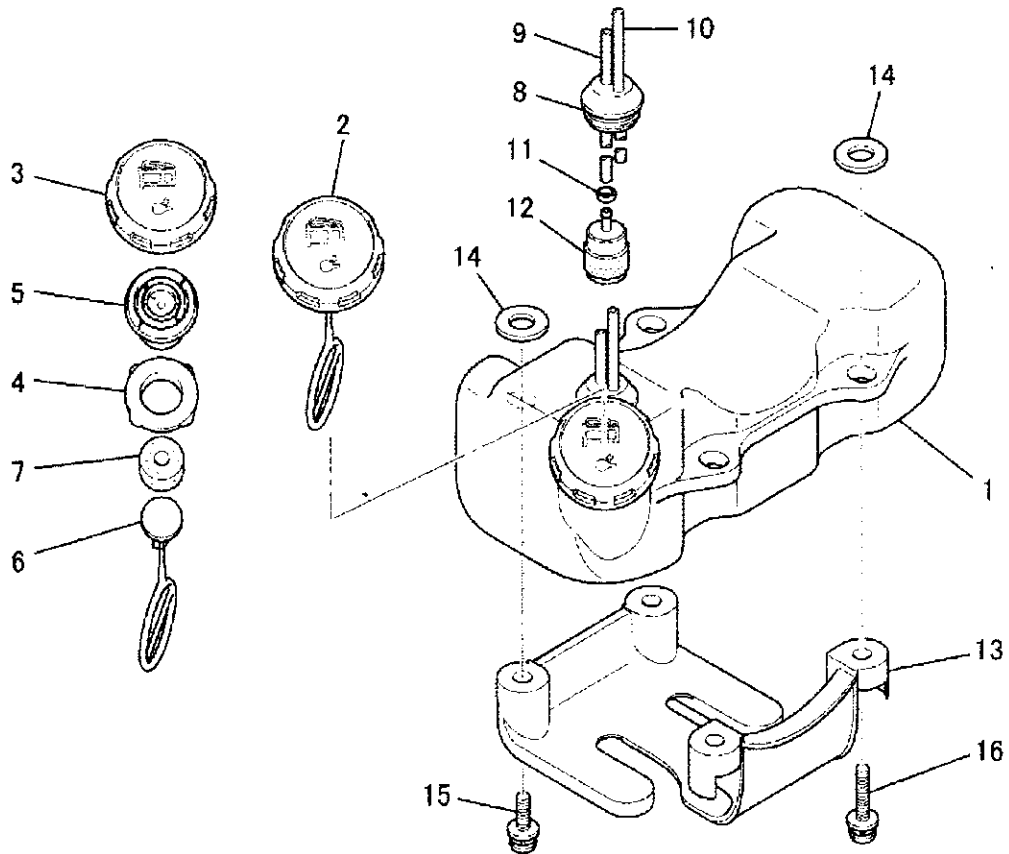

10. FUEL TANK SYSTEM

No.	R/N	Parts No.	Parts Name	No. Req'd	Inte	Remarks	Serial No. (From~To)
13		KT30022AA	64105	STAND ENGINE		1	
14		KF80008AA	64106	PAD		4	
15		KU12018BA	64107	SCREW & WASHER		2	
16		KU12018DA	64108	SCREW & WASHER		2