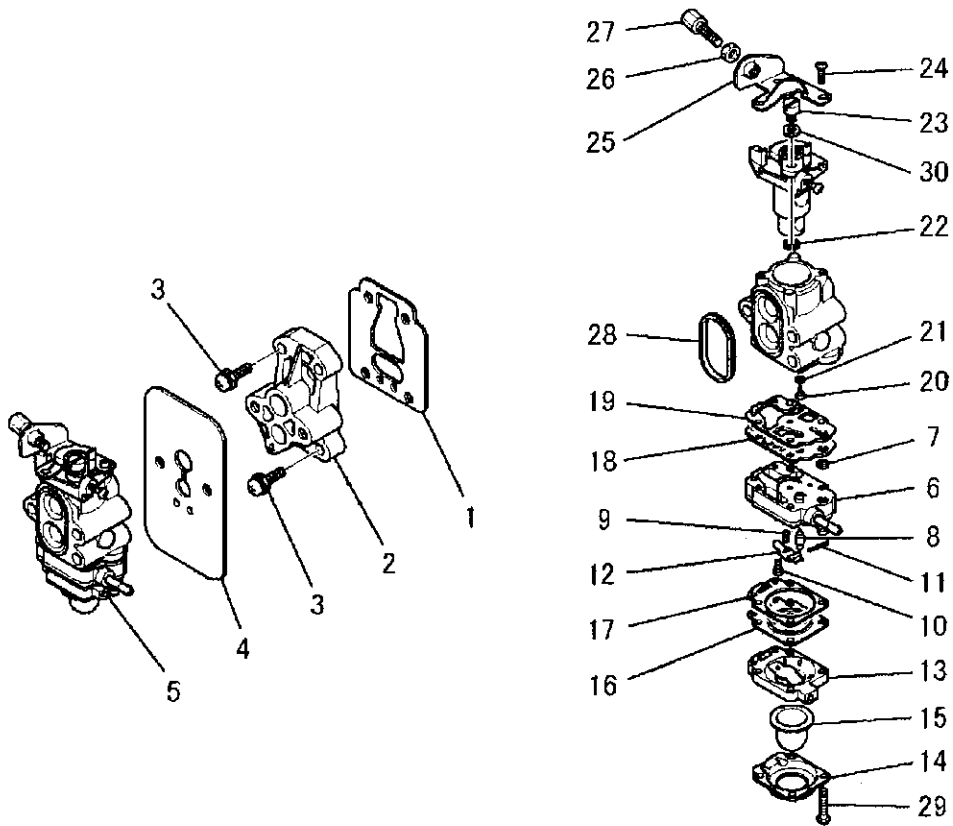

2. CYLINDER, TOP COVER SYSTEM

No.	R/N	Parts No.	Parts Name	No. Req'd	Inte	Remarks	Serial No. (From~To)
			CYLINDER	1			
1		KC13023AB	64005			CYLINDER	1
2		KW32016AB	64006			GASKET CYLINDER	1
3		B121C05X020	64007			BOLT	4
4		KC90031AA	64008			COVER	1
5		KC90032AA	64009			COVER	1
6		KW39079AA	64010			GASKET	2
7		KU12031AA	64011			SCREW CTSK-CRS	4
8		B151B05X050	64012			BOLT STUD	2
9		KH40096LA	64013			COVER TOP	1
10		KH70021AA	64014			GUARD PLUG	1
11		H071D05X020K	64015			SCREW & WAHER	1
12		KU12018CA	64016			SCREW & WASHER	1

3. CRANKSHAFT & PISTON SYSTEM

No.	R/N	Parts No.	Parts Name	No. Req'd	Inte	Remarks	Serial No. (From~To)
1		KD01036AA	64017	CRANKSHAFT ASSY			1
2		KP13016AA	64018	PISTON			1
3		KP52002AA	64019	PIN PISTON			1
4		W430B03X013	64020	KEY WOODROFF			1
5		FR66815	64021	RING TOP			2
6		BG03488	64022	CLIP PISTON PIN			2
7		KW12011AA	64023	BEARING NEDDLE			1
8		ZZ70028C	64024	NUT CONICAL SPG			1

4. FLYWHEEL MAGNETO SYSTEM

No.	R/N	Parts No.	Parts Name	No. Req'd	Inte	Remarks	Serial No. (From~To)
1		KE11029AA	64025 ROTOR	1			
2		KE04034AA	64026 COIL IGNITION	1			Incl. No.3
3		FR64961	64027 CAP PLUG	1			
4		KE90001BA	64028 GROMMET	1			
5		FR66751	64029 CAP PLUG	1			
6		FR64569A	64030 BOLT & WASHER	2			
7		KE41011AA	64031 PLUG SPARK	1			NGK BPMR8Y
8		KE90314AA	64032 WIRE LEAD	1			

5. CARBURETOR SYSTEM

No.	R/N	Parts No.	Parts Name	No. Req'd	Inte	Remarks	Serial No. (From~To)
1		KW34066AA	64033 GASKET INSULATOR	1			
2		KK31043AA	64034 INSULATOR	1			
3		FR64960E	64035 SCREW & WASHER	4			
4		KW39091AA	64036 GASKET CARB	1			
5		KK21067DA	64037 CARBURETOR	1			Incl. No. 6-30
6		KK22016AA002	64038 BODY PUMP	1			Incl. No. 7-12
7		KK21009AA002	64039 SCREEN	1			
8		KK22007AA003	64040 VALVE NEDDLE	1			
9		KK23002AA005	64041 SPRING	1			
10		KK22007AA005	64042 SCREW	1			
11		FR66652XX027	64043 PIN	1			
12		FR66652XX029	64044 LEVER	1			