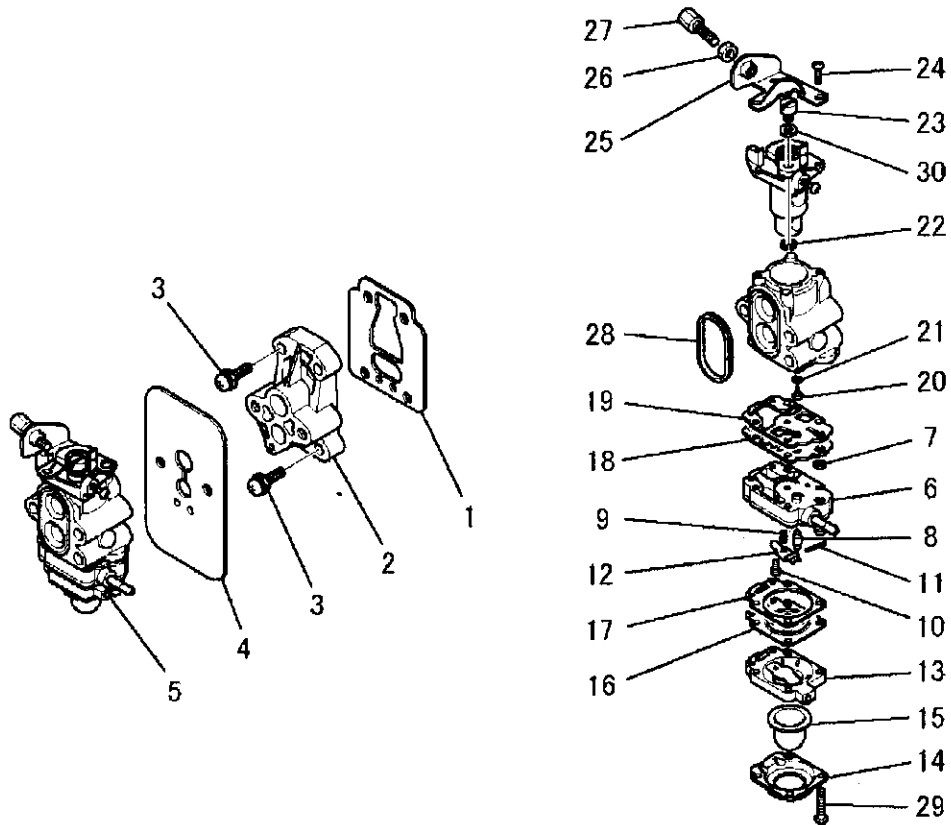

5. CARBURETOR SYSTEM

No.	R/N	Parts No.	Parts Name	No. Req'd	Inte Remarks	Serial No. (From~To)
13		KK22007AA006	64045 BODY	1		
14		KK22007AA007	64046 COVER	1		
15		KK21017AA013	64047 PRIMER PUMPASSY	1		
16		KK21050AA006	64048 DIAPHRAM	1		
17		KK22007AA012	64049 GASKET	1		
18		KK21017AA005	64050 DIAPHRAM	1		
19		KK21028AA009	64051 GASKET	1		
20		KK22070AA010	64052 JET	1		
21		KK21017AA002	64053 O RING	1		
22		FR66652XX032	64054 CLIP	1		
23		KK21024AA022	64055 HOLDER WIRE	1		
24		KK21017AA021	64056 SCREW	2