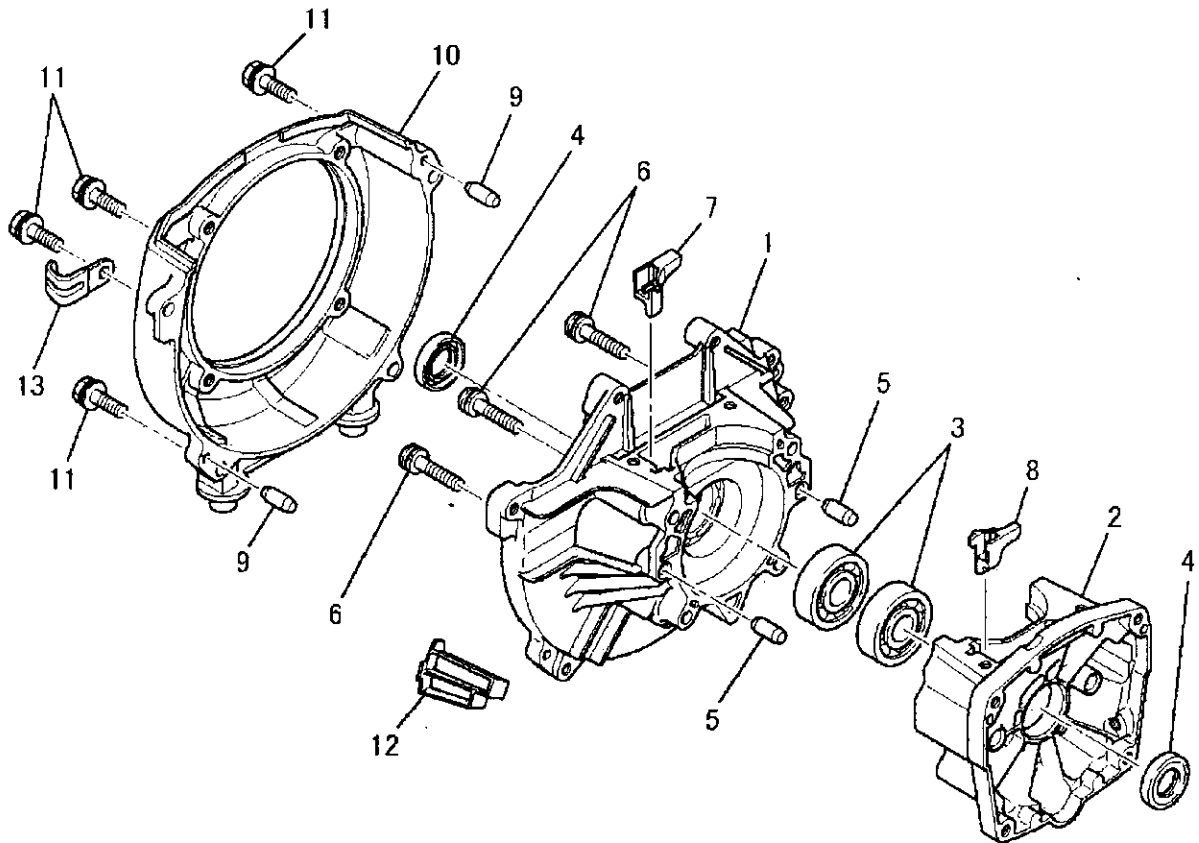

1. CRANKCASE SYSTEM

No.	R/N	Parts No.	Parts Name	No. Req'd	Inte	Remarks	Serial No. (From~To)
1	KB14010AA	CASE DRIVE	63992				
2	KB14011AA	CASE STARTER	63993	#6201			
3	S111X62X010	BEARING BALL	63994				
4	KW21005AA	OIL SEAL	63995				
5	KU40003AA	PIN DOWEL	63996				
6	KU12028AA	SCREW & WASHER	63997				
7	KB90018BA	GUIDE	63998				
8	KB90019BA	GUIDE	63999				
9	KU40004AA	PIN DOWEL	64000				
10	KH30027AB	CASE FAN	64001				
11	FR64569F	BOLT & WASHER	64002				
12	KH90077AA	COVER	64003				