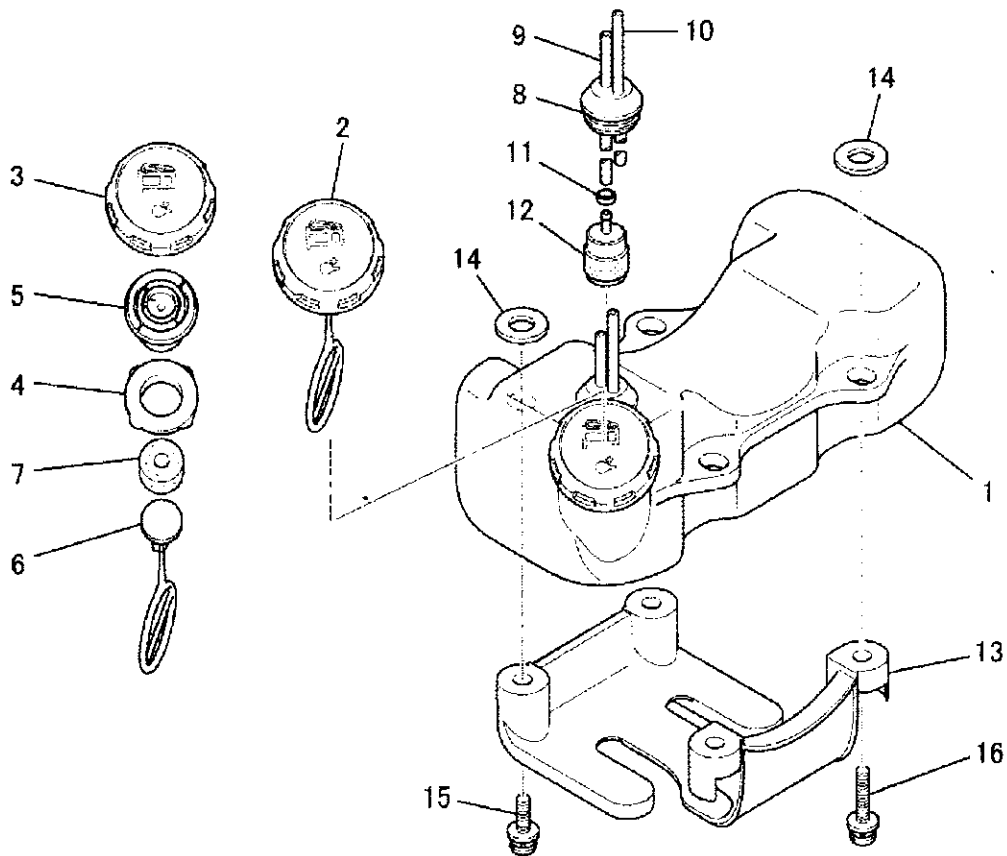

10. FUEL TANK SYSTEM

No.	R/N	Parts No.	Parts Name	No. Req'd	Inte	Remarks	Serial No. (From~To)
1		KF01080B	64093 FUEL TANK ASSY	1			Incl No. 2-12
2		KF05023BA	64094 TANK CAP ASSY	1			Incl No. 3-7
3		KF21012AA	64095 CAP FUEL TANK	1			
4		KF90155AA	64096 PACKING	1			
5		KF09038AA	64097 BREATHER VALVE ASSY	1			
6		KF90062AB	64098 HOLDER	1			
7		KF90154AA	64099 SPONGE	1			
8		KF90048AA	64100 PLUG	1			
9		KF70011HA	64101 TUBE FUEL 220 long	1			
10		KF70031BA	64102 TUBE FUEL 75 long	1			
11		KF01033AA007	64103 BUSH	1			
12		KF40004AA	64104 FILTER FUEL	1