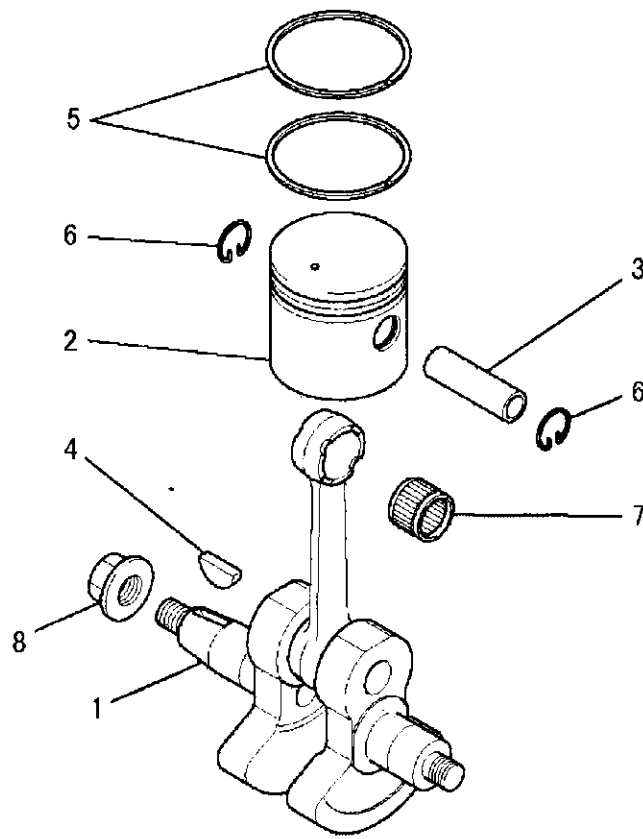

1. CRANKCASE SYSTEM

No.	R/N	Parts No.	Parts Name	No. Req'd	Inte	Remarks	Serial No. (From~To)
1	KB14010AA	CASE DRIVE	63992				
2	KB14011AA	CASE STARTER	63993	#6201			
3	S111X62X010	BEARING BALL	63994				
4	KW21005AA	OIL SEAL	63995				
5	KU40003AA	PIN DOWEL	63996				
6	KU12028AA	SCREW & WASHER	63997				
7	KB90018BA	GUIDE	63998				
8	KB90019BA	GUIDE	63999				
9	KU40004AA	PIN DOWEL	64000				
10	KH30027AB	CASE FAN	64001				
11	FR64569F	BOLT & WASHER	64002				
12	KH90077AA	COVER	64003				

1. CRANKCASE SYSTEM

No.	R/N	Parts No.	Parts Name	No. Req'd	Inte	Remarks	Serial No. (From~To)
-----	-----	-----------	------------	-----------	------	---------	----------------------

13		KU60001AA	CLAMP 64004	1			
----	--	-----------	----------------	---	--	--	--

2. CYLINDER, TOP COVER SYSTEM

No.	R/N	Parts No.	Parts Name	No. Req'd	Inte	Remarks	Serial No. (From~To)
			CYLINDER	1			
1		KC13023AB	64005			CYLINDER	1
2		KW32016AB	64006			GASKET CYLINDER	1
3		B121C05X020	64007			BOLT	4
4		KC90031AA	64008			COVER	1
5		KC90032AA	64009			COVER	1
6		KW39079AA	64010			GASKET	2
7		KU12031AA	64011			SCREW CTSK-CRS	4
8		B151B05X050	64012			BOLT STUD	2
9		KH40096LA	64013			COVER TOP	1
10		KH70021AA	64014			GUARD PLUG	1
11		H071D05X020K	64015			SCREW & WAHER	1
12		KU12018CA	64016			SCREW & WASHER	1

3. CRANKSHAFT & PISTON SYSTEM

No.	R/N	Parts No.	Parts Name	No. Req'd	Inte	Remarks	Serial No. (From~To)
1		KD01036AA	64017	CRANKSHAFT ASSY			1
2		KP13016AA	64018	PISTON			1
3		KP52002AA	64019	PIN PISTON			1
4		W430B03X013	64020	KEY WOODROFF			1
5		FR66815	64021	RING TOP			2
6		BG03488	64022	CLIP PISTON PIN			2
7		KW12011AA	64023	BEARING NEDDLE			1
8		ZZ70028C	64024	NUT CONICAL SPG			1