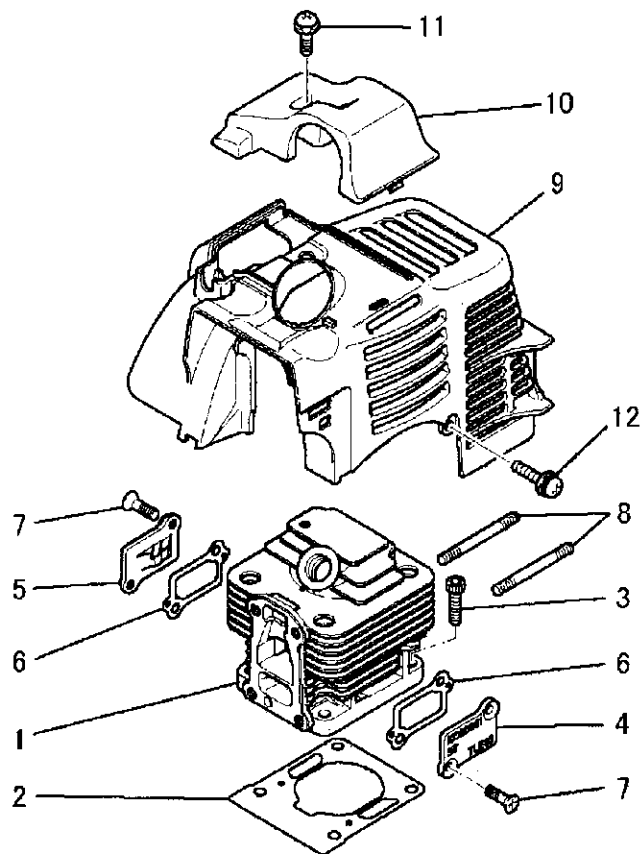

1. CRANKCASE SYSTEM

No.	R/N	Parts No.	Parts Name	No. Req'd	Inte	Remarks	Serial No. (From~To)
1	KB14010AA	CASE DRIVE	63992				
2	KB14011AA	CASE STARTER	63993	#6201			
3	S111X62X010	BEARING BALL	63994				
4	KW21005AA	OIL SEAL	63995				
5	KU40003AA	PIN DOWEL	63996				
6	KU12028AA	SCREW & WASHER	63997				
7	KB90018BA	GUIDE	63998				
8	KB90019BA	GUIDE	63999				
9	KU40004AA	PIN DOWEL	64000				
10	KH30027AB	CASE FAN	64001				
11	FR64569F	BOLT & WASHER	64002				
12	KH90077AA	COVER	64003				

2. CYLINDER, TOP COVER SYSTEM

No.	R/N	Parts No.	Parts Name	No. Req'd	Inte	Remarks	Serial No. (From~To)
			CYLINDER	1			
1		KC13023AB	64005			CYLINDER	1
2		KW32016AB	64006			GASKET CYLINDER	1
3		B121C05X020	64007			BOLT	4
4		KC90031AA	64008			COVER	1
5		KC90032AA	64009			COVER	1
6		KW39079AA	64010			GASKET	2
7		KU12031AA	64011			SCREW CTSK-CRS	4
8		B151B05X050	64012			BOLT STUD	2
9		KH40096LA	64013			COVER TOP	1
10		KH70021AA	64014			GUARD PLUG	1
11		H071D05X020K	64015			SCREW & WAHER	1
12		KU12018CA	64016			SCREW & WASHER	1