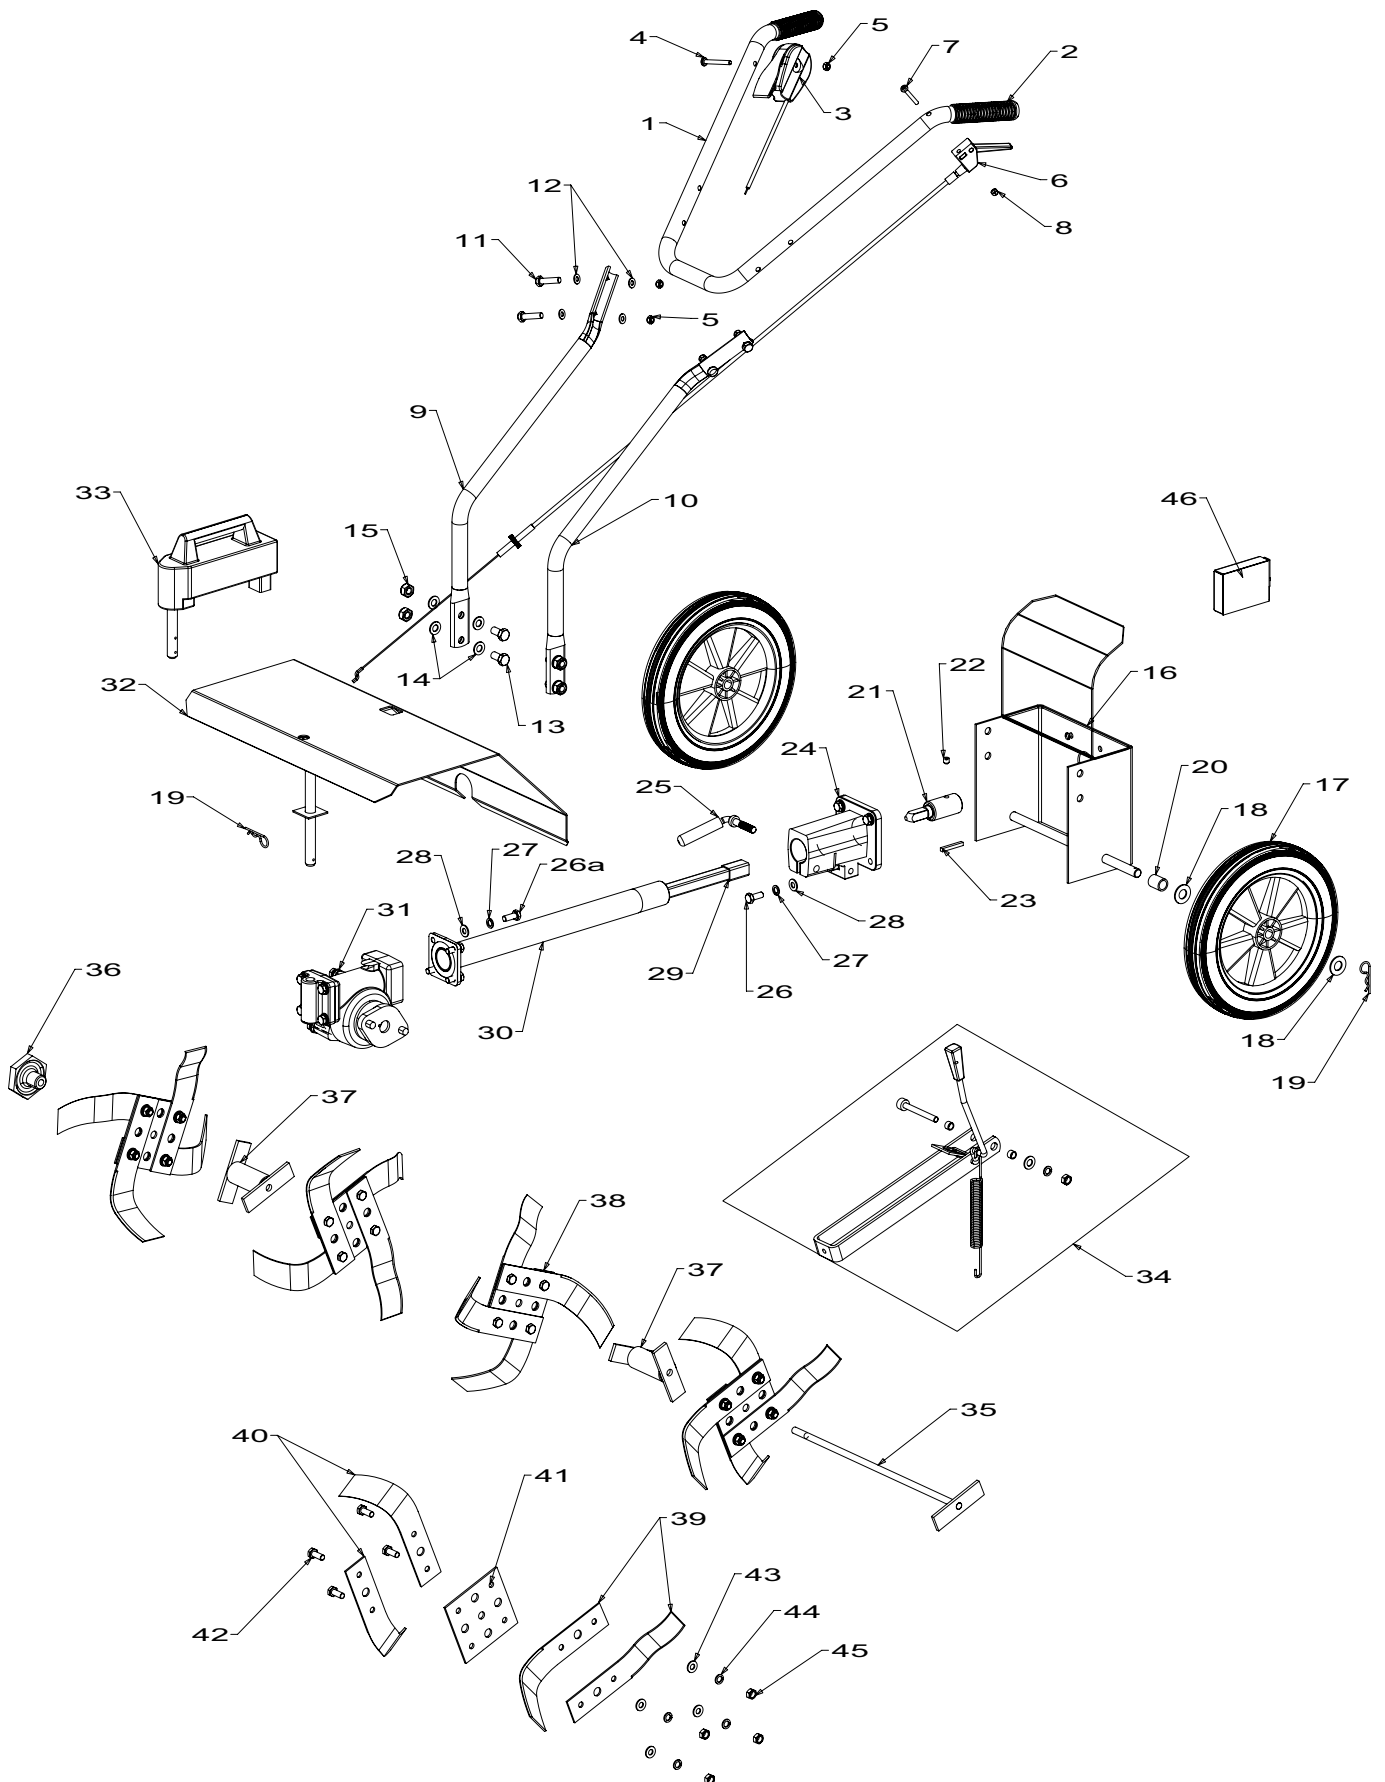

### HOME GARDENER 4 WAY OPC

	<u>Part number</u>	<u>Model</u>	<u>Engine</u>
MASPORT	550905	MK II 4 WAY	B & S Series 475

Month and Year of First Manufacture -

Item No	Part No	Description	Qty	Item No	Part No	Description	Qty
1	550156	Handle- Upper, Silver HG	1	38	550062	Tine Assy	4
2	550368	Handle Grip, Plastic	2			incl items 39 - 45	
3	583458	Control- Throttle Assy Wescon	1	39	550040	Tine- Curved, RH HG	8
4	503604	Screw, Pan M6x45	1	40	550041	Tine- Curved, LH HG	8
5	501764	Nut, M6 Nylocx 6 Thck	5	41	950009	Plate- Tine	4
6	555796	Lever & Cable Assy- Safety	1	42	501597	Screw, Set M8x20 Hex	16
7	503604	Screw, Pan M6x45	1	43	501744	Washer, Flt 8x17x1.6	16
8	501764	Nut, M6 Nyloc 6 Thck	1	44	503747	Washer, Spg 8	16
9	550158	Handle- Lower, RH Silver HG	1	45	501602	Nut, M8 Hex	16
10	550157	Handle- Lower, LH Silver HG	1			__==__	
11	501815	Screw, Set M6x35	4	46	555797	Switch Box Assy, HG incl	1
12	501703	Washer, Flt 6x14x1.2	4		555807	Switch- Micro	1
13	501760	Screw, Set M10x20	4			<b>NOT ILLUSTRATED</b>	
14	501704	Washer, Flt 10x19x1.6	9		555064	Owner Manual	1
15	501680	Nut, M10 Nyloc 10 Thck	4		503488	Clamp- Cable, Throttle	1
16	950382	Chassis Assy, HG	1		503489	Screw, Set M5x16	1
17	550010	Wheel & Tyre Assy, HG	2		550012	Rod Assy 7 - 1/2" (190 mm)	1
18	501743	Washer, Flt 14x28x1.8	4		550046	Rod Assy 11 - 1/4" (280 mm)	1
19	530281	Clip- Hairpin, Large HG	3		550076	Drive Assy, Edger	1
20	550367	Spacer- Wheel, Axle	2		550077	Disk- Edger, HG	1
		__==__			550078	Cultivating Tool	1
21	550164	Coupling- Engine HG	1		550136	Rotary Brush	1
22	503386	Screw, Grub M8x8	1			<b>Consumables</b>	
23	536012	Key- Engine 3/16" SQ x 38	1		503335	Oil, Gear Head 250 ml HG	1
24	950376	Housing, Drive Cast HG	1			<b>Gear Head Components</b>	
25	550018	Locking Clamp- Bolt	1		502067	Circlip, 20 EXT DIN 471	
26	501345	Screw, Set NF 5/16x1.25 Hex	4		503416	Plug- 1/4" BSPT Hex Pressure HT	
26a	501597	Screw, Set M8x20	4		950005	Washer- Thrust	
27	503747	Washer, Spg 8	8		950003	Gear Shaft Wormwheel	
28	501744	Washer, Flt 8x17x1.6	8		950031	Wormwheel- 28 T	
29	550357	Drive Shaft	1		950329	Worm, 20mm Brg	
30	550312	Outer Tube Assy- Drive	1		550095	Washer- Shim 0.127 mm	
31	550333	<b>Gear Head Assy &amp; Drivers incl</b>	1		550096	Washer- Shim 0.254 mm	
	500012	Key- Woodruff 3/16"x3/4"	2		550049	Gasket - Tine Shaft	
32	555790	Tine Shield Assy	1		950331	Gear Case- Bushed	
33	550106	Weight- Stabiliser, Cast	1		950335	Plate- Cover, Front	
34	550327	<b>Stand Assy- Support HG incl</b>	1		950007	Cover- Plate, Ball Race	
	550319	Spring- Stand	1		550336	Gasket- Bearing Cover Plate	
		__==__			550378	Seal, Oil 25x40x10	
35	550013	T Bolt, 14-1/2" (370mm)	1		550379	Seal, Oil 19x35x10	
36	550016	Nut- Hand, T Bolt	1				
37	950015	Spacer- Tine	2				